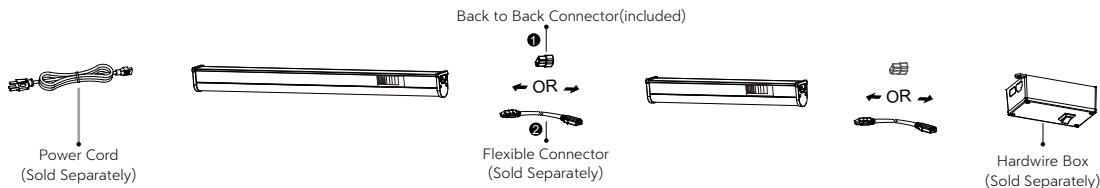

Key Features

- **Construction:** aluminum body with frosted PC lens
- **Selectable CCT:** slide switch on fixture can be set to 3000K, 4000K, 5000K
- Dimmable with standard Triac dimmer connectors
- Available in 9", 11", 23", 34, 46" and 58" lengths
- **Linkable:** the fixtures can be connected easily by using an end to end connector or linkable cable

Dimensions

Length(L):	9"	11-1/2"	22-5/8"	34-1/2"	46-1/4"	58"
	229mm	292mm	575mm	875mm	1175mm	1475mm

Accessories

End to End Connector Linkable cable(6"/12"/24") 6ft Power cord Hardwire Box with On/off Switch Mounting Clips Kit Hard wire

HB-113-BBC

HB-113-FC-6"
HB-113-FC-12"
HB-113-FC-24"

HB-113-PC

HB-113-HB

HB-113-MC

HB-113-Wire 6"
HB-113-12"

Linkable

Ordering Guide