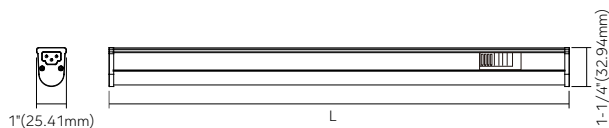

Tunable Slim LED Bar

Specifications					
Models	HB-113-9	HB-113-11	HB-113-23	HB-113-34	HB-113-46
Applications	Wardrobe/kitchen cupboard				
Wattage	3W	5W	9W	14W	18W
Color Temperature(K)	3 CCT (Coming soon) 3000/4000/5000				
Lumen Output(lm)	260	420	760	1120	1530
Halogen Equivalent	25W	40W	75W	100W	150W
Beam Angle	160°				
CRI	90				
Driver Input	120V AC				
Power Factor	0.9				
Dimming	TRIAC dimmers 100%-10%				
Connection Max.	10pcs				
Approved Location*	Indoor & Dry/Damp location				
Ambient Temperature	-10°C to +40°C				
Projected Life	70% light output at 50,000 hours				
Certification	ETL				
Warranty*	5-year				

Key Features

- **Construction:** aluminum body with frosted PC lens
- **Selectable CCT:** slide switch on fixture can be set to 3000K, 4000K, 5000K
- Dimmable with standard Triac dimmer connectors
- Available in 9", 11", 23", 34, 46" and 58" lengths
- **Linkable:** the fixtures can be connected easily by using an end to end connector or linkable cable

Dimensions

Length(L):	9"	11-1/2"	22-5/8"	34-1/2"	46-1/4"	58"
	229mm	292mm	575mm	875mm	1175mm	1475mm

Accessories

End to End Connector Linkable cable(6"/12"/24") 6ft Power cord Hardwire Box with On/off Switch Mounting Clips Kit Hard wire