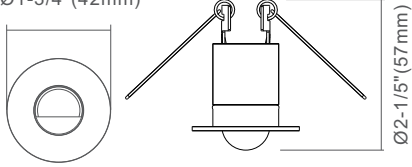

### • Interchangeable trims

- Water-proof features
- LED Step Light, can fit cable diameter of 1"
- The light will create an attractive romantic impression at night and safely illuminate your way with its bright lighting and stays as a beautiful piece of art on your wall
- Input voltage: DC 12V
- Easy to install, simply to replace, convenient using
- They produce high-quality light with low power consumption and are rated to last over 50,000 hours
- Conforms to UL Standard 153; certified to CSA Standard C22.2 No.250.4-14

## Dimensions

Ø1-3/4"(42mm)

AD-703W3KWH-0.5W-12V

Ø1-3/4"(42mm)

AD-703C3KWH-0.5W-12V

1-1/2"(40mm)

AD-703D3KWH-0.5W-12V