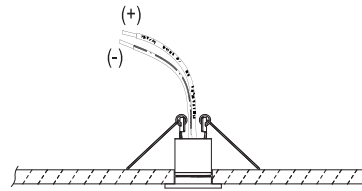

Installation

Picture	Model	Description
	1" LED Desk Light Wall Washer- Warm White HB-703W3KWH-0.5W-12V	0.5W 3000K 27Lm Wall Washer White Finish
	1" LED Desk Light Wall Washer- Neutral White HB-703W4KWH-0.5W-12V	0.5W 4000K 27Lm Wall Washer White Finish
	1" LED Desk Light Round- Warm White HB-703C3KWH-0.5W-12V	0.5W 3000K 27Lm Round White Finish
	1" LED Desk Light Round- Neutral White HB-703C4KWH-0.5W-12V	0.5W 4000K 27Lm Round White Finish
	1" LED Desk Light Square- Warm White AD-703D3KWH-0.5W-12V	0.5W 3000K 27Lm Square White Finish
	1" LED Desk Light Square- Neutral White HB-703D4KWH-0.5W-12V	0.5W 4000K 27Lm Square White Finish