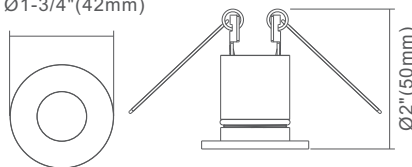

### • Interchangeable trims

- Water-proof features
- LED Step Light, can fit cable diameter of 1"
- The light will create an attractive romantic impression at night and safely illuminate your way with its bright lighting and stays as a beautiful piece of art on your wall
- Input voltage: DC 12V
- Easy to install, simply to replace, convenient using
- They produce high-quality light with low power consumption and are rated to last over 50,000 hours
- Conforms to UL Standard 153; certified to CSA Standard C22.2 No.250.4-14

## Dimensions

Ø1-3/4"(42mm)

AD-703W3KWH-0.5W-12V

Ø1-3/4"(42mm)

AD-703C3KWH-0.5W-12V

1-1/2"(40mm)

AD-703D3KWH-0.5W-12V