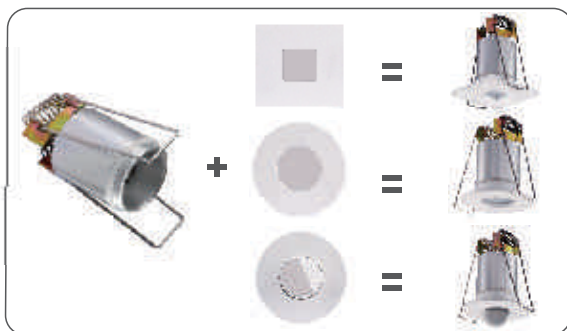

# 1" LED Step Light

**Outdoor step & deck LED mini puck**, can protect it from all weather conditions

*This LED light will illuminate step & deck lights, accent lights, display and cabinet lights.*

Puck

Model Shown: HB-703C3KWH-0.5W-12V

### • Interchangeable trims

- Water-proof features
- LED Step Light, can fit cable diameter of 1"
- The light will create an attractive romantic impression at night and safely illuminate your way with its bright lighting and stays as a beautiful piece of art on your wall
- Input voltage: DC 12V
- Easy to install, simply to replace, convenient using
- They produce high-quality light with low power consumption and are rated to last over 50,000 hours
- Conforms to UL Standard 153; certified to CSA Standard C22.2 No.250.4-14