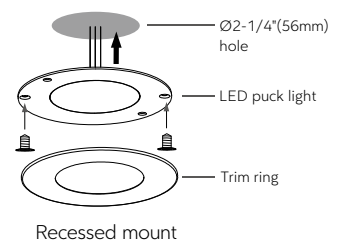

Ultra Slim LED Puck Light

Key Features

- **Construction:** plastic body with iron trim ring and PMMA diffuser
- **Slim design:** only 3" diameter with 1/4" thickness
- **Shape:** round & square are available
- **Easy Installation:** recessed mount & surface mount
- Requires remote DC12V power supply for operation, sold separately
- Single puck and 3 pucks kit are available

Accessories

Round magnetic trim for UPR2W

12V/24V DC dimmable hardwire box

Only **1-1/4"**
thickness

DC12V Wall Plug Adaptor

Connection Wire with DC5.5 Converter & Male Daisy Chain

Ultra Slim LED Puck Light

Connect with Adaptor

Connect with Dimmable Driver

Dimensions

Installation

Ordering Guide

Example: UPR2W30K-12V-WH

Series	Wattage	Color Temperature	Voltage	Finish
UPR2W	2.2W	30K (3000K-Single CCT) 40K (4000K-Single CCT) 50K (5000K-Single CCT)	12V 24V	● WH (White)