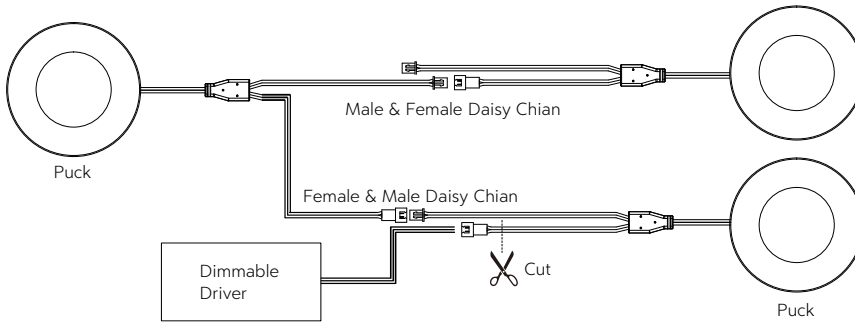

Ultra Slim LED Puck Light

Key Features

- **Construction:** plastic body with iron trim ring and PMMA diffuser
- **Slim design:** only 3" diameter with 1/4" thickness
- **Shape:** round & square are available
- **Easy Installation:** recessed mount & surface mount
- Requires remote DC12V power supply for operation, sold separately
- Single puck and 3 pucks kit are available

Accessories

Round magnetic trim for UPR2W

12V/24V DC dimmable hardwire box

Only **1-1/4"**
thickness

DC12V Wall Plug Adaptor

Connection Wire with DC5.5 Converter & Male Daisy Chain

Ultra Slim LED Puck Light

Connect with Adaptor

Connect with Dimmable Driver

Dimensions

Installation

Ordering Guide

Example: UPR2W30K-12V-WH

Series	Wattage	Color Temperature	Voltage	Finish
UPR2W	2.2W	30K (3000K-Single CCT) 40K (4000K-Single CCT) 50K (5000K-Single CCT)	12V 24V	● WH (White)