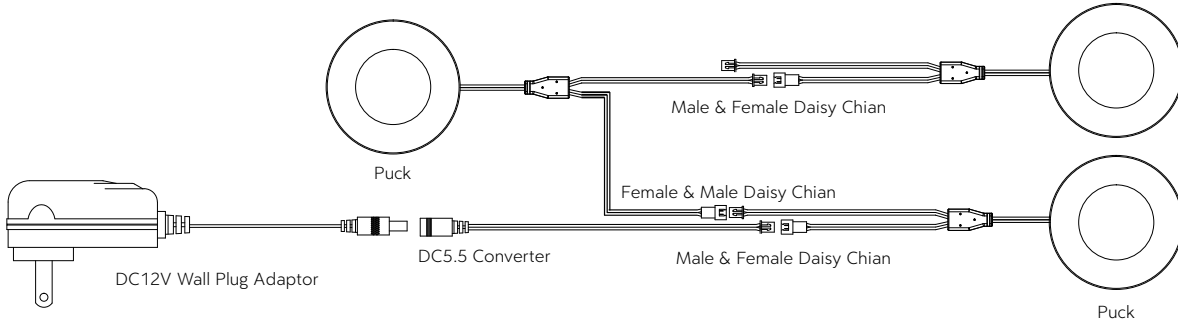

Ultra Slim LED Puck Light

Key Features

- **Construction:** plastic body with iron trim ring and PMMA diffuser
- **Slim design:** only 3" diameter with 1/4" thickness
- **Shape:** round & square are available
- **Easy Installation:** recessed mount & surface mount
- Requires remote DC12V power supply for operation, sold separately
- Single puck and 3 pucks kit are available

Specifications	
Models	UPR2W
Applications	Under Cabinet
Wattage	2.2W
Color Temperature(K)	Single CCT 3000/4000/5000
Lumen Output(lm)	150
Halogen Equivalent	15W
Beam Angle	120°
CRI	90
Driver Input	12V/24V DC
Power Factor	0.5
Dimming	PWM
Cut out	2-1/4" (56mm) for recessed mount
Approved Location*	Insulated ceiling, Indoor & Dry location
Ambient Temperature	-20°C to +40°C
Air Tight	Yes
Projected Life	70% light output at 50,000 hours
Certification	ETL
Warranty*	Retail: lifetime warranty Project: 7-year warranty
Approved Location*-please contact our sales for outdoor application Warranty*-refer to Hi-bright warranty policy	

Accessories

Round magnetic trim for UPR2W

12V/24V DC dimmable hardwire box

Only **1-1/4"**
thickness

DC12V Wall Plug Adaptor

Connection Wire with DC5.5 Converter & Male Daisy Chain

Ultra Slim LED Puck Light

Connect with Adaptor

Connect with Dimmable Driver

Dimensions

Installation

Ordering Guide

Example: UPR2W30K-12V-WH

Series	Wattage	Color Temperature	Voltage	Finish
UPR2W	2.2W	30K (3000K-Single CCT) 40K (4000K-Single CCT) 50K (5000K-Single CCT)	12V 24V	● WH (White)