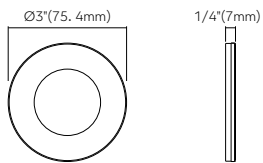

Dimensions