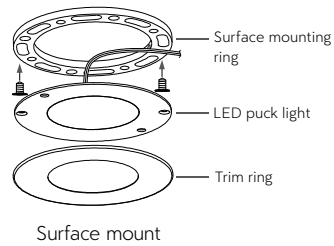

Ultra Slim LED Puck Light

Key Features

- **Construction:** plastic body with iron trim ring and PMMA diffuser
- **Slim design:** only 3" diameter with 1/4" thickness
- **Shape:** round & square are available
- **Easy Installation:** recessed mount & surface mount
- Requires remote DC12V power supply for operation, sold separately
- Single puck and 3 pucks kit are available

Accessories

Round magnetic trim for UPR2W

12V/24V DC dimmable hardwire box

Only **1-1/4"**
thickness

DC12V Wall Plug Adaptor

Connection Wire with DC5.5 Converter & Male Daisy Chain

Ultra Slim LED Puck Light

Connect with Adaptor

Connect with Dimmable Driver

Dimensions

Installation

Ordering Guide

Example: UPR2W30K-12V-WH

Series	Wattage	Color Temperature	Voltage	Finish
UPR2W	2.2W	30K (3000K-Single CCT) 40K (4000K-Single CCT) 50K (5000K-Single CCT)	12V 24V	● WH (White)