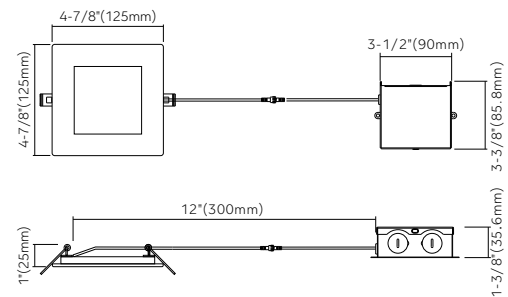

## Key Features

- 4" round or square LED recessed slim panel with integral driver in connection box
- 1/2" Thick - install directly under joists, maximum layout flexibility
- Type IC rated-no housing needed
- Flexibility to switch color temperature during installation to suit a specific application, just adjust the color temperature with the slide switch located on the junction box
- Cut hole in ceiling and snap fixture in opening with attached spring clips
- Die-cast aluminum outer frame + aluminum back plate + PS diffuser

Specifications		
Models	HB-SR4RCCT	HB-SR4SCCT
Applications	General lighting	
Wattage	11W	
Color Temperature(K)	5CCT(Coming soon)	
	2700/3000/3500 /4000/5000	
Lumen Output(lm)	700	
Halogen Equivalent	65W	
Beam Angle	120°	
CRI	90	
Driver Input	120V AC	
Power Factor	0.9	
Dimming	TRIAC dimmers 100%-10%	
Cut out	4-1/4" (108mm)	
Approved Location*	Insulated ceiling, Indoor & Wet location	
Ambient Temperature	-20°C to +40°C	
Air Tight	Yes	
Projected Life	70% light output at 50, 000 hours	
Certification	ETL	
Warranty*	5-year warranty	

## Dimensions