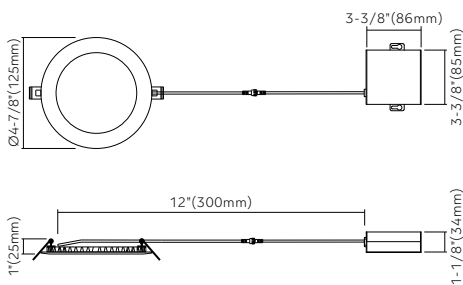

## Key Features

- 4" round or square LED recessed slim panel with integral driver in connection box
- 1/2" Thick - install directly under joists, maximum layout flexibility
- Type IC rated-no housing needed
- Flexibility to switch color temperature during installation to suit a specific application, just adjust the color temperature with the slide switch located on the junction box
- Cut hole in ceiling and snap fixture in opening with attached spring clips
- Die-cast aluminum outer frame + aluminum back plate + PS diffuser

Specifications		
Models	HB-SR4RCCT	HB-SR4SCCT
Applications	General lighting	
Wattage	11W	
Color Temperature(K)	5CCT(Coming soon)	
	2700/3000/3500 /4000/5000	
Lumen Output(lm)	700	
Halogen Equivalent	65W	
Beam Angle	120°	
CRI	90	
Driver Input	120V AC	
Power Factor	0.9	
Dimming	TRIAC dimmers 100%-10%	
Cut out	4-1/4" (108mm)	
Approved Location*	Insulated ceiling, Indoor & Wet location	
Ambient Temperature	-20°C to +40°C	
Air Tight	Yes	
Projected Life	70% light output at 50, 000 hours	
Certification	ETL	
Warranty*	5-year warranty	

## Dimensions