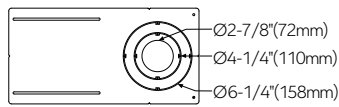

Model: LR-RPU-H
Special item, please
contact our sales