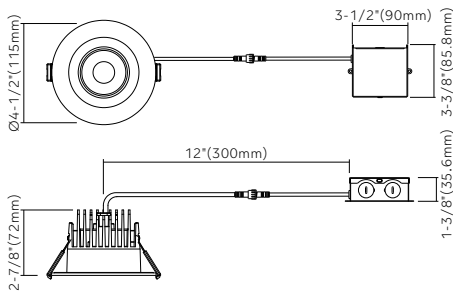

Specifications

Models	HB-LED-15W-5CCT
Applications	General lighting
Wattage	15W
Color Temperature(K)	5CCT
	2700/3000/3500 /4000/5000
Lumen Output(lm)	1100
Halogen Equivalent	90W
Beam Angle	38°
CRI	80
Driver Input	120V AC
Power Factor	0.9
Dimming	TRIAC dimmers 100%-10%
Cut out	3-3/4" (95mm)
Approved Location*	Insulated ceiling, Indoor & Wet location
Ambient Temperature	-20°C to +40°C
Air Tight	Yes
Projected Life	70% light output at 50,000 hours
Certification	ETL
Warranty*	5-year warranty

Approved Location*-please contact our sales for outdoor application
Warranty*-refer to Hi-bright warranty policy

120V Input Driver Included

Order Example

LED Regressed Downlight Module

Dimensions

Ordering Guide