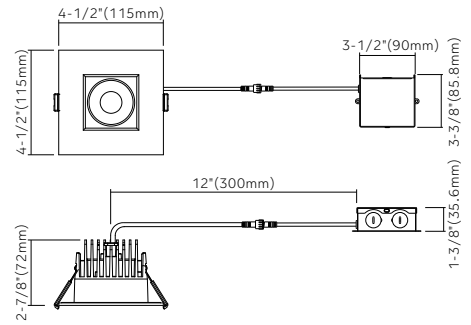

Specifications

Models	HB-LED-15W-5CCT
Applications	General lighting
Wattage	15W
Color Temperature(K)	5CCT
	2700/3000/3500 /4000/5000
Lumen Output(lm)	1100
Halogen Equivalent	90W
Beam Angle	38°
CRI	80
Driver Input	120V AC
Power Factor	0.9
Dimming	TRIAC dimmers 100%-10%
Cut out	3-3/4" (95mm)
Approved Location*	Insulated ceiling, Indoor & Wet location
Ambient Temperature	-20°C to +40°C
Air Tight	Yes
Projected Life	70% light output at 50,000 hours
Certification	ETL
Warranty*	5-year warranty

Approved Location*-please contact our sales for outdoor application
Warranty*-refer to Hi-bright warranty policy

120V Input Driver Included

Order Example

LED Regressed Downlight Module

Dimensions

Ordering Guide