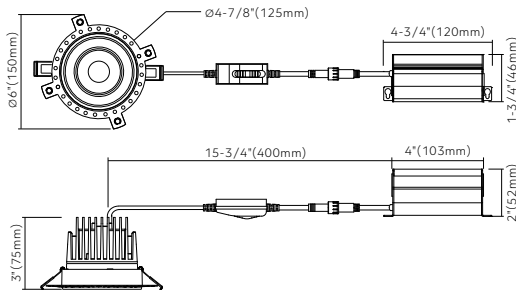

4" Round

Key Features

- 4" round LED trimless downlight with integral driver in connection box
- **Easy installation with spring clips or screws**
- Type IC rated-no housing needed
- Flexibility to switch color temperature during installation to suit a specific application, just adjust the color temperature with the slide switch located on the wire
- LED source SDCM<3
- **Smooth trimless look**
- Enjoy the benefits of voltage surge protection, reliable operation in low-temperature environments and longer driver lifetime
- Die-cast aluminum construction

Dimensions

| Specifications | |
|----------------------|---|
| Models | HB-4RB15W5CCTWHT-O |
| Applications | General lighting |
| Wattage | 22W |
| Color Temperature(K) | 5CCT |
| | 2700/3000/3500 /4000/5000 |
| Delivered Lumen(lm) | 1900 |
| Halogen Equivalent | 190W |
| Beam Angle | 38° |
| CRI | >90 (CRI 97 optional, special order) |
| Driver Input | 120V AC (120-347V optional) |
| Power Factor | 0.9 |
| Dimming | TRIAC dimmers 100%-10% (0-10V dimming optional) |
| Cut out | 4-1/4" (108mm) |
| Approved Location* | Insulated ceiling, Indoor & Wet location |
| Ambient Temperature | -20°C to +40°C |
| Air Tight | Yes |
| Projected Life | 70% light output at 50,000 hours |
| Certification | cETLus |
| Warranty* | 5-year limited warranty |

* Due to continuous improvements and innovations, specifications may change without notice

Accessories

| AC120V driver | AC120-347V driver | Extension cables (2pin) |
|-----------------------------------|---------------------------------|--|
| | | |
| Model: G35RS-X (Aluminum version) | Model: Mulv15-X (Steel version) | Model: LR-EXC6 6' 2pin cable LR-EXC10 10' 2pin cable LR-EXC20 20' 2pin cable |