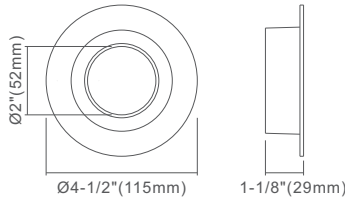

Color Temperature Options

-  Warm White: 3000K
-  Neutral White: 4000K
-  Cool White: 5000K

Trim Options

-  White
-  Black
-  Brushed Nickel

Dimensions

Module

LED Module and Driver

4" Round Trim

4" Square Trim

Installation (Spring Clips)

Cut out: 3-3/4" (95mm)

Ordering Guide

Picture	Model	Description
	4" LED Regress Downlight Module - Warm White	
	HB-LED-15W-3KWH-DM	15W 3000K 1100Lm White Finish
	HB-LED-15W-3KBK-DM	15W 3000K 1100Lm Black Finish
	HB-LED-15W-3KBN-DM	15W 3000K 1100Lm Brushed Nickel Finish
	4" LED Regress Downlight Module - Neutral White	
	HB-LED-15W-4KWH-DM	15W 4000K 1120Lm White Finish
	HB-LED-15W-4KBK-DM	15W 4000K 1120Lm Black Finish
	HB-LED-15W-4KBN-DM	15W 4000K 1120Lm Brushed Nickel Finish
	4" LED Regress Downlight Module - Cool White	
	HB-LED-15W-5KWH-DM	15W 5000K 1140Lm White Finish
HB-LED-15W-5KBK-DM	15W 5000K 1140Lm Black Finish	
HB-LED-15W-5KBN-DM	15W 5000K 1140Lm Brushed Nickel Finish	
	4" Trim	
	HB-DM-4RTWH	4" Round Trim White Finish
	HB-DM-4RTBK	4" Round Trim Black Finish
	HB-DM-4RTBN	4" Round Trim Brushed Nickel Finish
	HB-DM-4STWH	4" Square Trim White Finish
	HB-DM-4STBK	4" Square Trim Black Finish
	HB-DM-4STBN	4" Square Trim Brushed Nickel Finish
	Driver	
	HB-HBL015-120-D	4" 120Vac 15W downlight driver