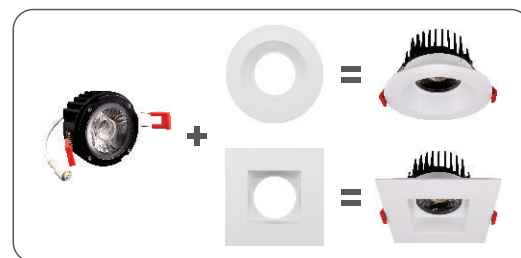

4" LED Regress Downlight Module

Interchangeable trims, offer a variety of shapes & finishes, give you many options to choose
Ideal for sloped ceilings, wall washing, highlight artwork, task or general lighting etc.

Dimmable

5 Years
Limited Warranty

Damp Location

Indoor

IC Rated

Wattage

Lumens

Beam Angle

Color Rendering
Index

Features

• Interchangeable trims

- Made of durable aluminum
- Available shapes: round and square
- It is a high-performance, easy to install residential or commercial grade downlight solution that offers good light output, energy-efficiency and streamlined design
- Input voltage: AC 120V 50/60Hz
- Fast & easy to install-save on labour
- I.C. rated for direct contact with insulation
- No housing required
- LED technology fits anywhere you need general light source
- 100%-10% dimming capability, this fixture is compatible with industry standard TRIAC/ELV dimmers
- Lifetime rated for greater than 50,000 hours
- Anti-glare design

Color Temperature Options

-  Warm White: 3000K
-  Neutral White: 4000K
-  Cool White: 5000K

Trim Options

-  White
-  Black
-  Brushed Nickel

Dimensions

Module

LED Module and Driver

4" Round Trim