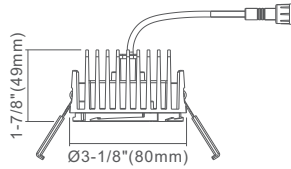

Color Rendering
Index

Features

• Interchangeable trims

- Made of durable aluminum
- Available shapes: round and square
- It is a high-performance, easy to install residential or commercial grade downlight solution that offers good light output, energy-efficiency and streamlined design
- Input voltage: AC 120V 50/60Hz
- Fast & easy to install-save on labour
- I.C. rated for direct contact with insulation
- No housing required
- LED technology fits anywhere you need general light source
- 100%-10% dimming capability, this fixture is compatible with industry standard TRIAC/ELV dimmers
- Lifetime rated for greater than 50,000 hours
- Anti-glare design

Color Temperature Options

-  Warm White: 3000K
-  Neutral White: 4000K
-  Cool White: 5000K

Trim Options

-  White
-  Black
-  Brushed Nickel

Dimensions

Module

LED Module and Driver

4" Round Trim