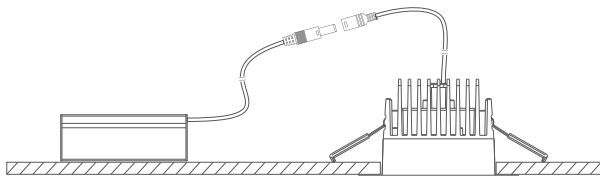

Installation (Spring Clips)

Cut out: 3-3/4" (95mm)

Ordering Guide

Picture	Model	Description
	4" LED Regress Downlight Module - Warm White	
	HB-LED-15W-3KWH-DM	15W 3000K 1100Lm White Finish
	HB-LED-15W-3KBK-DM	15W 3000K 1100Lm Black Finish
	HB-LED-15W-3KBN-DM	15W 3000K 1100Lm Brushed Nickel Finish
	4" LED Regress Downlight Module - Neutral White	
	HB-LED-15W-4KWH-DM	15W 4000K 1120Lm White Finish
	HB-LED-15W-4KBK-DM	15W 4000K 1120Lm Black Finish
	HB-LED-15W-4KBN-DM	15W 4000K 1120Lm Brushed Nickel Finish
	4" LED Regress Downlight Module - Cool White	
	HB-LED-15W-5KWH-DM	15W 5000K 1140Lm White Finish
HB-LED-15W-5KBK-DM	15W 5000K 1140Lm Black Finish	
HB-LED-15W-5KBN-DM	15W 5000K 1140Lm Brushed Nickel Finish	
	4" Trim	
	HB-DM-4RTWH	4" Round Trim White Finish
	HB-DM-4RTBK	4" Round Trim Black Finish
	HB-DM-4RTBN	4" Round Trim Brushed Nickel Finish
	HB-DM-4STWH	4" Square Trim White Finish
	HB-DM-4STBK	4" Square Trim Black Finish
	HB-DM-4STBN	4" Square Trim Brushed Nickel Finish
	Driver	
	HB-HBL015-120-D	4" 120Vac 15W downlight driver

Accessories