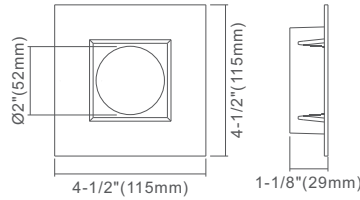

Color Temperature Options

-  Warm White: 3000K
-  Neutral White: 4000K
-  Cool White: 5000K

Trim Options

-  White
-  Black
-  Brushed Nickel

Dimensions

Module

LED Module and Driver

4" Round Trim

4" Square Trim

Installation (Spring Clips)

Cut out: 3-3/4" (95mm)

Ordering Guide

Picture	Model	Description
	4" LED Regress Downlight Module - Warm White	
	HB-LED-15W-3KWH-DM	15W 3000K 1100Lm White Finish
	HB-LED-15W-3KBK-DM	15W 3000K 1100Lm Black Finish
	HB-LED-15W-3KBN-DM	15W 3000K 1100Lm Brushed Nickel Finish
	4" LED Regress Downlight Module - Neutral White	
	HB-LED-15W-4KWH-DM	15W 4000K 1120Lm White Finish
	HB-LED-15W-4KBK-DM	15W 4000K 1120Lm Black Finish
	HB-LED-15W-4KBN-DM	15W 4000K 1120Lm Brushed Nickel Finish
	4" LED Regress Downlight Module - Cool White	
	HB-LED-15W-5KWH-DM	15W 5000K 1140Lm White Finish
HB-LED-15W-5KBK-DM	15W 5000K 1140Lm Black Finish	
HB-LED-15W-5KBN-DM	15W 5000K 1140Lm Brushed Nickel Finish	
	4" Trim	
	HB-DM-4RTWH	4" Round Trim White Finish
	HB-DM-4RTBK	4" Round Trim Black Finish
	HB-DM-4RTBN	4" Round Trim Brushed Nickel Finish
	HB-DM-4STWH	4" Square Trim White Finish
	HB-DM-4STBK	4" Square Trim Black Finish
	HB-DM-4STBN	4" Square Trim Brushed Nickel Finish
	Driver	
	HB-HBL015-120-D	4" 120Vac 15W downlight driver