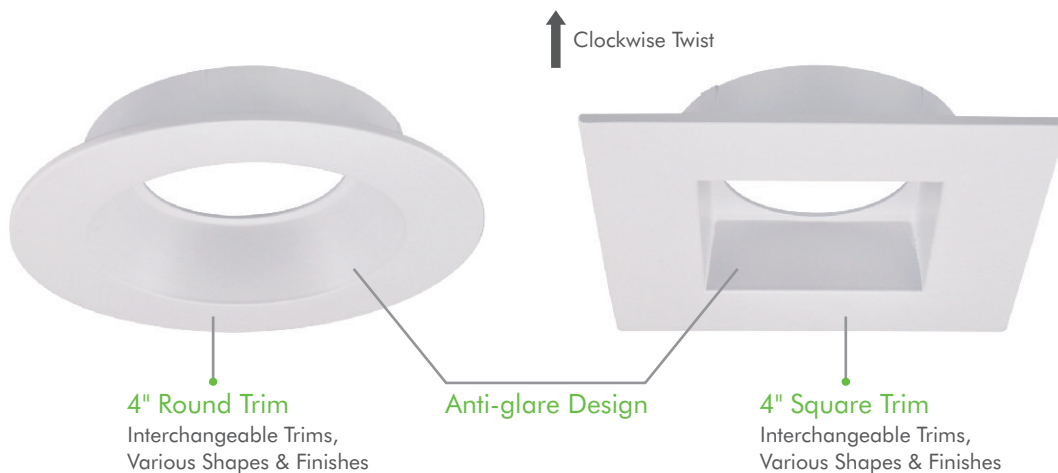

Wattage

Lumens

Beam Angle

Color Rendering
Index