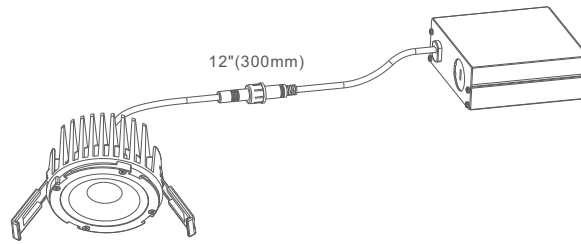

4" LED Regress Downlight Module

Interchangeable trims, offer a variety of shapes & finishes, give you many options to choose
Ideal for sloped ceilings, wall washing, highlight artwork, task or general lighting etc.

Color Rendering
Index

Features

• Interchangeable trims

- Made of durable aluminum
- Available shapes: round and square
- It is a high-performance, easy to install residential or commercial grade downlight solution that offers good light output, energy-efficiency and streamlined design
- Input voltage: AC 120V 50/60Hz
- Fast & easy to install-save on labour
- I.C. rated for direct contact with insulation
- No housing required
- LED technology fits anywhere you need general light source
- 100%-10% dimming capability, this fixture is compatible with industry standard TRIAC/ELV dimmers
- Lifetime rated for greater than 50,000 hours
- Anti-glare design

Color Temperature Options

-  Warm White: 3000K
-  Neutral White: 4000K
-  Cool White: 5000K

Trim Options

-  White
-  Black
-  Brushed Nickel

Dimensions

Module

LED Module and Driver

4" Round Trim