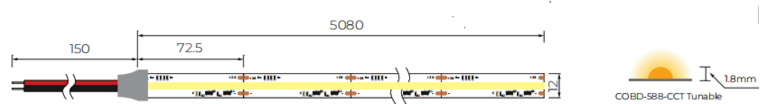

Dimensions

HI-BRIGHT

DIM TO WARM COB LED TAPE

Smooth Dimming • Warm Glow • Cozy Atmosphere

Dim to Warm
2700K-2000K

COB Technology
No Dots

High CRI
Ra>90

COB TECHNOLOGY
Smooth & Dot-free Light

CUTTABLE
Custom Length

STRONG ADHESIVE
Easy Installation

DIM TO WARM
2700K-2000K Smooth Dimming

24V DC
Safe & Stable

High Brightness
Uniform Light Output

Energy Saving
Long Lifespan

Premium Quality
Reliable & Durable

Ordering Guide

Series	LED Type	Voltage	Color Temperature	Size(Meter)
HB	LED Strip Light	Blank 24V	DW(3000K)	5