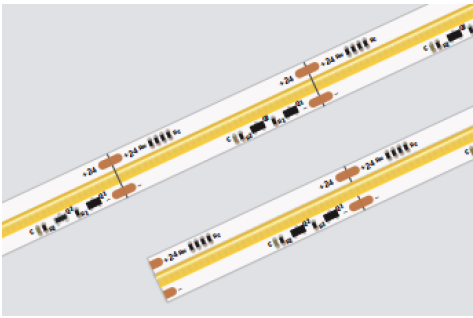

COB 588D Dim to Warm Low Voltage Flexible LED Strip

HB-COB-588D

Key Features

- Dim-to-Warm COB LED strip smoothly transitions from 3000K to 1800K as brightness is reduced
- COB LED technology delivers continuous, dot-free and uniform illumination
- High CRI >90 ensures excellent color accuracy and natural appearance
- 180° wide beam angle for even light distribution
- High LED density (588 LEDs/m) for smooth and uniform output
- 24V DC low-voltage operation for safety and energy efficiency
- Cuttable every 72.5 mm for flexible field installation
- SDCM ≤3 (One-Bin) color consistency
- Dimmable with compatible dim-to-warm drivers and controls
- Available in IP20 or IP67 silicone-tube versions

Specifications	
Models	HB-COB-588D-DW
Product Size(mm)	5000 x 12 x 2mm(L X W X H)
LED Type	COB
Single Color Temperature*	1800K-3000K
Lumen/w@1800K-3000K	0 - 75
Lumen/meter	300-750
Input Voltage*	24V DC
Current (Amps/meter)	0.67
Min Cuttable Length(mm)	72.5
Max Power Consumption (Watt/m)	10
CRI	> 90
Dimming	Dimmable
Beam Angle	180°
LED Quantity(per meter)	588Pcs
Net Weight(kg)	0.2
Operating Temperature	-25°C~+45°C
Storage Temperature	-30°C~+80°C
IP Rate	Available in IP20 / IP67 silicone-tube versions for indoor or outdoor use.
Estimated Life(Hours)	30,000
Certification	cETLus
Warranty	3-year

Ordering Guide

Series	LED Type	Voltage	Color Temperature	Size(Meter)
HB	LED Strip Light	Blank 24V	DW(3000K)	5