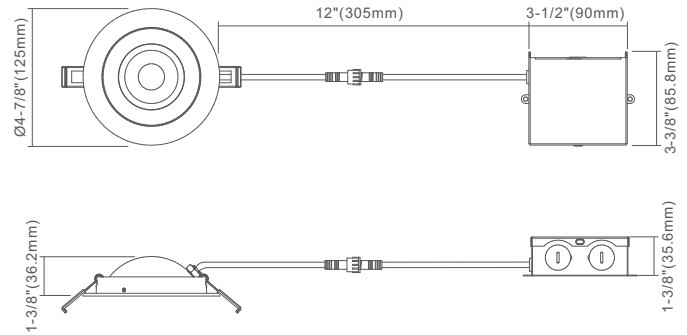

4" Round

Picture	Model	Description
	3.5" LED Floating Gimbal Light - Warm White	
	HB-LED-35-S6W-3KWH-FG	3.5" 6W 3000K 500Lm Floating Gimbal White Finish
	HB-LED-35-S6W-3KBK-FG	3.5" 6W 3000K 500Lm Floating Gimbal Black Finish
	HB-LED-35-S6W-3KBN-FG	3.5" 6W 3000K 500Lm Floating Gimbal Brushed Nickel Finish
	3.5" LED Floating Gimbal Light - Neutral White	
	HB-LED-35-S6W-4KWH-FG	3.5" 6W 4000K 520Lm Floating Gimbal White Finish
	HB-LED-35-S6W-4KBK-FG	3.5" 6W 4000K 520Lm Floating Gimbal Black Finish
	HB-LED-35-S6W-4KBN-FG	3.5" 6W 4000K 520Lm Floating Gimbal Brushed Nickel Finish
	3.5" LED Floating Gimbal Light - Cool White	
HB-LED-35-S6W-5KWH-FG	3.5" 6W 5000K 540Lm Floating Gimbal White Finish	
HB-LED-35-S6W-5KBK-FG	3.5" 6W 5000K 540Lm Floating Gimbal Black Finish	
HB-LED-35-S6W-5KBN-FG	3.5" 6W 5000K 540Lm Floating Gimbal Brushed Nickel Finish	
	4" LED Floating Gimbal Light - Warm White	
	HB-LED-4-S12W-3KWH-FG	4" 12W 3000K 900Lm Floating Gimbal White Finish
	HB-LED-4-S12W-3KBK-FG	4" 12W 3000K 900Lm Floating Gimbal Black Finish
	HB-LED-4-S12W-3KBN-FG	4" 12W 3000K 900Lm Floating Gimbal Brushed Nickel Finish
	4" LED Floating Gimbal Light - Neutral White	
	HB-LED-4-S12W-4KWH-FG	4" 12W 4000K 920Lm Floating Gimbal White Finish
	HB-LED-4-S12W-4KBK-FG	4" 12W 4000K 920Lm Floating Gimbal Black Finish
	HB-LED-4-S12W-4KBN-FG	4" 12W 4000K 920Lm Floating Gimbal Brushed Nickel Finish
	4" LED Floating Gimbal Light - Cool White	
	HB-LED-4-S12W-5KWH-FG	4" 12W 5000K 940Lm Floating Gimbal White Finish
	HB-LED-4-S12W-5KBK-FG	4" 12W 5000K 940Lm Floating Gimbal Black Finish
	HB-LED-4-S12W-5KBN-FG	4" 12W 5000K 940Lm Floating Gimbal Brushed Nickel Finish