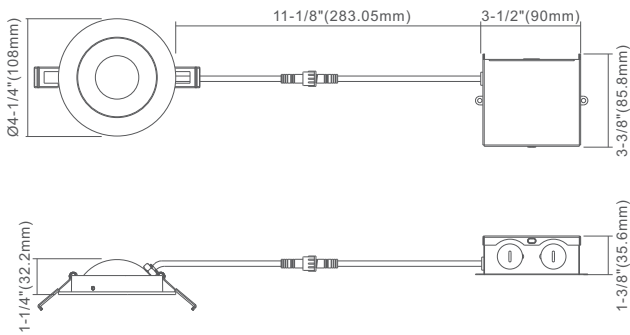

Dimensions

3.5" Round