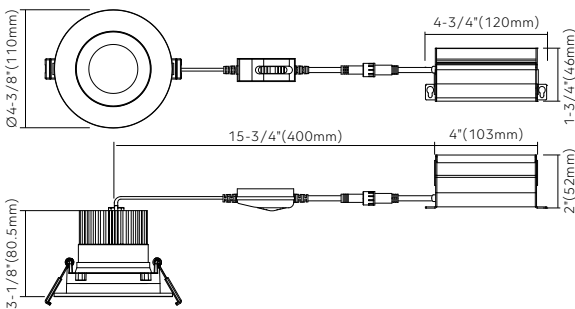

Recessed LED Combo Downlight

3.5" Round

Key Features

- 3.5" round LED gimbal downlight with integral driver in connection box
- **15° tilting, 360° rotation**
- Type IC rated-no housing needed
- Flexibility to switch color temperature during installation to suit a specific application, just adjust the color temperature with the slide switch located on the wire
- Available shape: round & square
- LED source SDCM<3
- Aluminum construction
- **Enjoy the benefits of voltage surge protection, reliable operation in low-temperature environments and longer driver lifetime**

Dimensions

| Specifications | |
|----------------------|--|
| Models | HB-G35R |
| Applications | Sloped ceiling, highlighting artwork |
| Wattage | 12W |
| Color Temperature(K) | 5CCT |
| Delivered Lumen(lm) | 2700/3000/3500/4000/5000 |
| Halogen Equivalent | 100W |
| Beam Angle | 38° |
| CRI | >90 (CRI 97 optional, special order) |
| Driver Input | 120V AC (120V-347V optional) |
| Power Factor | 0.9 |
| Dimming | TRIAC dimmers 100%-10%(0-10V dimming optional) |
| Cut out | Ø3-3/4" (95mm) |
| Approved Location* | Insulated ceiling, Indoor & Wet location |
| Ambient Temperature | -20°C to +40°C |
| Air Tight | Yes |
| Projected Life | 70% light output at 50,000 hours |
| Certification | cETLus |
| Warranty* | 5-year limited warranty |

* Due to continuous improvements and innovations, specifications may change without notice

120V Input Driver Included

Accessories

| | | |
|--|--|---|
| Rough-in plate Model: HB-MP-35 | AC120V driver Model: HB12W-X (Aluminum version) | AC120-347V driver Model: HB12W-MULV-X (Steel version) |
| | Extension cables (2pin) Model: LR-EXC6 6' 2pin cable LR-EXC10 10' 2pin cable LR-EXC20 20' 2pin cable | |