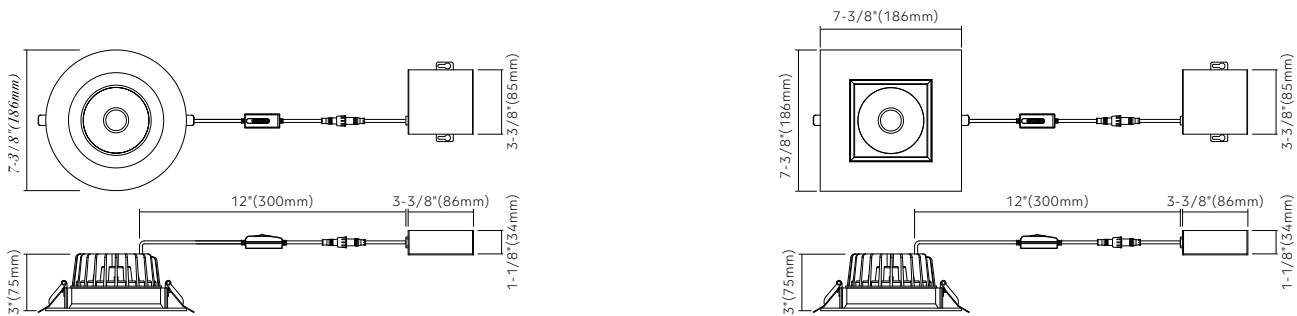

### Extension cables (2pin)

For single CCT or multiple CCT fixtures with CCT switch on the wire  
 Model: LR-EXC6 6' 2pin cable  
 LR-EXC10 10' 2pin cable  
 LR-EXC20 20' 2pin cable

## Dimensions