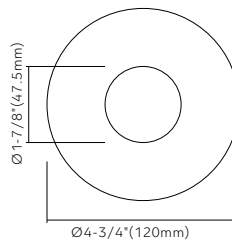

Extension cables (2pin)

- Model: LR-EXC6 6' 2pin cable
 LR-EXC10 10' 2pin cable
 LR-EXC20 20' 2pin cable

Specifications

Models	HB-8W-5CCT**-EYM
Applications	Sloped ceiling, highlighting artwork
Wattage	8W
Color Temperature(K)	5CCT (Coming soon) 2700/3000/3500 /4000/5000
Lumen Output(lm)	550
Halogen Equivalent	50W
Beam Angle	38°
CRI	90
Driver Input	120V AC
Power Factor	0.9
Dimming	TRIAC dimmers 100%-10%
Cut out	2-7/8" (72mm)
Approved Location*	Insulated ceiling, Indoor & Wet location
Ambient Temperature	-20°C to +40°C
Air Tight	Yes
Projected Life	70% light output at 50,000 hours
Certification	ETL
Warranty*	Retail: lifetime warranty Project: 7-year warranty
Approved Location*-please contact our sales for outdoor application Warranty*-refer to Hi-bright warranty policy	

120V Input Driver Included

LED Recessed Gimbal Module

Dimensions

Module

LED Module and Driver

3" Round Trim

3" Square Trim

4" Round Trim

4" Square Trim

Ordering Guide

Example: HB-8W-5CCT-3RT-WH

Series	Wattage	Color Temperature	Voltage	Interchangeable Trim Shape	Finish
HB	8W	5CCT (2700K/3000K/ 3500K/4000K/5000K)	(Blank) 120V only	3RT 3" Round Trim 3ST 3" Square Trim 4RT 4" Round Trim 4ST 4" Square Trim	<ul style="list-style-type: none"> ● WH (White) ● BK (Black) ● BN (Brushed Nickel)