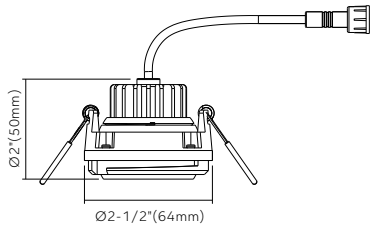

LED Recessed Gimbal Module

3" / 4" Gimbal

Key Features

- LED recessed gimbal with integral driver in connection box
- **Interchangeable trims, 3", 4" round & square trim available**
- Type IC rated-no housing needed
- Flexibility to switch color temperature during installation to suit a specific application, just adjust the color temperature with the slide switch located on the wire
- Superior LED performance and lifespan
- 30° tilting, 360° rotation
- Cut hole in ceiling and snap fixture in opening with attached spring clips
- Aluminum construction

Extension cables (2pin)

- Model: LR-EXC6 6' 2pin cable
 LR-EXC10 10' 2pin cable
 LR-EXC20 20' 2pin cable

Specifications

Models	HB-8W-5CCT**-EYM
Applications	Sloped ceiling, highlighting artwork
Wattage	8W
Color Temperature(K)	5CCT (Coming soon) 2700/3000/3500 /4000/5000
Lumen Output(lm)	550
Halogen Equivalent	50W
Beam Angle	38°
CRI	90
Driver Input	120V AC
Power Factor	0.9
Dimming	TRIAC dimmers 100%-10%
Cut out	2-7/8" (72mm)
Approved Location*	Insulated ceiling, Indoor & Wet location
Ambient Temperature	-20°C to +40°C
Air Tight	Yes
Projected Life	70% light output at 50,000 hours
Certification	ETL
Warranty*	Retail: lifetime warranty Project: 7-year warranty
Approved Location*-please contact our sales for outdoor application Warranty*-refer to Hi-bright warranty policy	

120V Input Driver Included

LED Recessed Gimbal Module

Dimensions

Module

LED Module and Driver

3" Round Trim

3" Square Trim

4" Round Trim

4" Square Trim

Ordering Guide

Example: HB-8W-5CCT-3RT-WH

Series	Wattage	Color Temperature	Voltage	Interchangeable Trim Shape	Finish
HB	8W	5CCT (2700K/3000K/ 3500K/4000K/5000K)	(Blank) 120V only	3RT 3" Round Trim 3ST 3" Square Trim 4RT 4" Round Trim 4ST 4" Square Trim	<ul style="list-style-type: none"> ● WH (White) ● BK (Black) ● BN (Brushed Nickel)