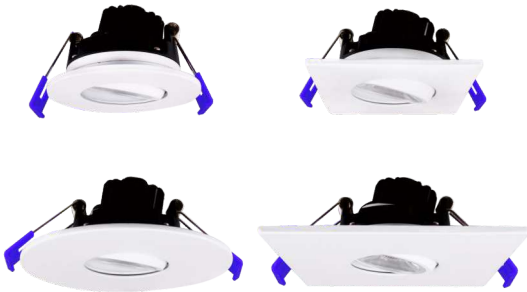

LED Recessed Gimbal Module

3" / 4" Gimbal

Key Features

- LED recessed gimbal with integral driver in connection box
- **Interchangeable trims, 3", 4" round & square trim available**
- Type IC rated-no housing needed
- Flexibility to switch color temperature during installation to suit a specific application, just adjust the color temperature with the slide switch located on the wire
- Superior LED performance and lifespan
- 30° tilting, 360° rotation
- Cut hole in ceiling and snap fixture in opening with attached spring clips
- Aluminum construction

Accessories

Interchangeable trims

3" Round Trim

3" Square Trim

4" Round Trim

4" Square Trim

AC120V driver

Model: LR-D120-08S
(Steel version)

Extension cables (2pin)

- Model: LR-EXC6 6' 2pin cable
 LR-EXC10 10' 2pin cable
 LR-EXC20 20' 2pin cable

Specifications

Models	HB-8W-5CCT**-EYM
Applications	Sloped ceiling, highlighting artwork
Wattage	8W
Color Temperature(K)	5CCT (Coming soon) 2700/3000/3500 /4000/5000
Lumen Output(lm)	550
Halogen Equivalent	50W
Beam Angle	38°
CRI	90
Driver Input	120V AC
Power Factor	0.9
Dimming	TRIAC dimmers 100%-10%
Cut out	2-7/8" (72mm)
Approved Location*	Insulated ceiling, Indoor & Wet location
Ambient Temperature	-20°C to +40°C
Air Tight	Yes
Projected Life	70% light output at 50,000 hours
Certification	ETL
Warranty*	Retail: lifetime warranty Project: 7-year warranty
Approved Location*-please contact our sales for outdoor application Warranty*-refer to Hi-bright warranty policy	

120V Input Driver Included

LED Recessed Gimbal Module

Dimensions

Module

LED Module and Driver

3" Round Trim

3" Square Trim

4" Round Trim