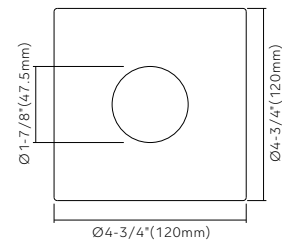

Extension cables (2pin)

- Model: LR-EXC6 6' 2pin cable
 LR-EXC10 10' 2pin cable
 LR-EXC20 20' 2pin cable

Specifications

Models	HB-8W-5CCT**-EYM
Applications	Sloped ceiling, highlighting artwork
Wattage	8W
Color Temperature(K)	5CCT (Coming soon) 2700/3000/3500 /4000/5000
Lumen Output(lm)	550
Halogen Equivalent	50W
Beam Angle	38°
CRI	90
Driver Input	120V AC
Power Factor	0.9
Dimming	TRIAC dimmers 100%-10%
Cut out	2-7/8" (72mm)
Approved Location*	Insulated ceiling, Indoor & Wet location
Ambient Temperature	-20°C to +40°C
Air Tight	Yes
Projected Life	70% light output at 50,000 hours
Certification	ETL
Warranty*	Retail: lifetime warranty Project: 7-year warranty
Approved Location*-please contact our sales for outdoor application Warranty*-refer to Hi-bright warranty policy	

120V Input Driver Included

LED Recessed Gimbal Module

Dimensions

Module

LED Module and Driver

3" Round Trim

3" Square Trim

4" Round Trim

4" Square Trim

Ordering Guide

Example: HB-8W-5CCT-3RT-WH

Series	Wattage	Color Temperature	Voltage	Interchangeable Trim Shape	Finish
HB	8W	5CCT (2700K/3000K/ 3500K/4000K/5000K)	(Blank) 120V only	3RT 3" Round Trim 3ST 3" Square Trim 4RT 4" Round Trim 4ST 4" Square Trim	<ul style="list-style-type: none"> ● WH (White) ● BK (Black) ● BN (Brushed Nickel)