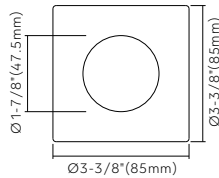

Extension cables (2pin)

- Model: LR-EXC6 6' 2pin cable
 LR-EXC10 10' 2pin cable
 LR-EXC20 20' 2pin cable

Specifications

Models	HB-8W-5CCT**-EYM
Applications	Sloped ceiling, highlighting artwork
Wattage	8W
Color Temperature(K)	5CCT (Coming soon) 2700/3000/3500 /4000/5000
Lumen Output(lm)	550
Halogen Equivalent	50W
Beam Angle	38°
CRI	90
Driver Input	120V AC
Power Factor	0.9
Dimming	TRIAC dimmers 100%-10%
Cut out	2-7/8" (72mm)
Approved Location*	Insulated ceiling, Indoor & Wet location
Ambient Temperature	-20°C to +40°C
Air Tight	Yes
Projected Life	70% light output at 50,000 hours
Certification	ETL
Warranty*	Retail: lifetime warranty Project: 7-year warranty
Approved Location*-please contact our sales for outdoor application Warranty*-refer to Hi-bright warranty policy	

120V Input Driver Included

LED Recessed Gimbal Module

Dimensions

Module

LED Module and Driver

3" Round Trim

3" Square Trim

4" Round Trim

4" Square Trim

Ordering Guide

Example: HB-8W-5CCT-3RT-WH

Series	Wattage	Color Temperature	Voltage	Interchangeable Trim Shape	Finish
HB	8W	5CCT (2700K/3000K/ 3500K/4000K/5000K)	(Blank) 120V only	3RT 3" Round Trim 3ST 3" Square Trim 4RT 4" Round Trim 4ST 4" Square Trim	<ul style="list-style-type: none"> ● WH (White) ● BK (Black) ● BN (Brushed Nickel)