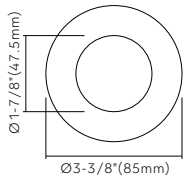

Extension cables (2pin)

- Model: LR-EXC6 6' 2pin cable
 LR-EXC10 10' 2pin cable
 LR-EXC20 20' 2pin cable

Specifications

Models	HB-8W-5CCT**-EYM
Applications	Sloped ceiling, highlighting artwork
Wattage	8W
Color Temperature(K)	5CCT (Coming soon) 2700/3000/3500 /4000/5000
Lumen Output(lm)	550
Halogen Equivalent	50W
Beam Angle	38°
CRI	90
Driver Input	120V AC
Power Factor	0.9
Dimming	TRIAC dimmers 100%-10%
Cut out	2-7/8" (72mm)
Approved Location*	Insulated ceiling, Indoor & Wet location
Ambient Temperature	-20°C to +40°C
Air Tight	Yes
Projected Life	70% light output at 50,000 hours
Certification	ETL
Warranty*	Retail: lifetime warranty Project: 7-year warranty
Approved Location*-please contact our sales for outdoor application Warranty*-refer to Hi-bright warranty policy	

120V Input Driver Included

LED Recessed Gimbal Module

Dimensions

Module

LED Module and Driver

3" Round Trim

3" Square Trim

4" Round Trim

4" Square Trim

Ordering Guide

Example: HB-8W-5CCT-3RT-WH

Series	Wattage	Color Temperature	Voltage	Interchangeable Trim Shape	Finish
HB	8W	5CCT (2700K/3000K/ 3500K/4000K/5000K)	(Blank) 120V only	3RT 3" Round Trim 3ST 3" Square Trim 4RT 4" Round Trim 4ST 4" Square Trim	<ul style="list-style-type: none"> ● WH (White) ● BK (Black) ● BN (Brushed Nickel)