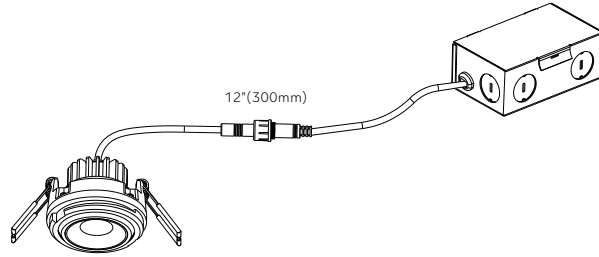

LED Recessed Gimbal Module

3" / 4" Gimbal

Key Features

- LED recessed gimbal with integral driver in connection box
- **Interchangeable trims, 3", 4" round & square trim available**
- Type IC rated-no housing needed
- Flexibility to switch color temperature during installation to suit a specific application, just adjust the color temperature with the slide switch located on the wire
- Superior LED performance and lifespan
- 30° tilting, 360° rotation
- Cut hole in ceiling and snap fixture in opening with attached spring clips
- Aluminum construction

Extension cables (2pin)

- Model: LR-EXC6 6' 2pin cable
 LR-EXC10 10' 2pin cable
 LR-EXC20 20' 2pin cable

Specifications

Models	HB-8W-5CCT**-EYM
Applications	Sloped ceiling, highlighting artwork
Wattage	8W
Color Temperature(K)	5CCT (Coming soon) 2700/3000/3500 /4000/5000
Lumen Output(lm)	550
Halogen Equivalent	50W
Beam Angle	38°
CRI	90
Driver Input	120V AC
Power Factor	0.9
Dimming	TRIAC dimmers 100%-10%
Cut out	2-7/8" (72mm)
Approved Location*	Insulated ceiling, Indoor & Wet location
Ambient Temperature	-20°C to +40°C
Air Tight	Yes
Projected Life	70% light output at 50,000 hours
Certification	ETL
Warranty*	Retail: lifetime warranty Project: 7-year warranty
Approved Location*-please contact our sales for outdoor application Warranty*-refer to Hi-bright warranty policy	

120V Input Driver Included

LED Recessed Gimbal Module

Dimensions

Module

LED Module and Driver

3" Round Trim

3" Square Trim

4" Round Trim

4" Square Trim

Ordering Guide

Example: HB-8W-5CCT-3RT-WH

Series	Wattage	Color Temperature	Voltage	Interchangeable Trim Shape	Finish
HB	8W	5CCT (2700K/3000K/ 3500K/4000K/5000K)	(Blank) 120V only	3RT 3" Round Trim 3ST 3" Square Trim 4RT 4" Round Trim 4ST 4" Square Trim	<ul style="list-style-type: none"> ● WH (White) ● BK (Black) ● BN (Brushed Nickel)