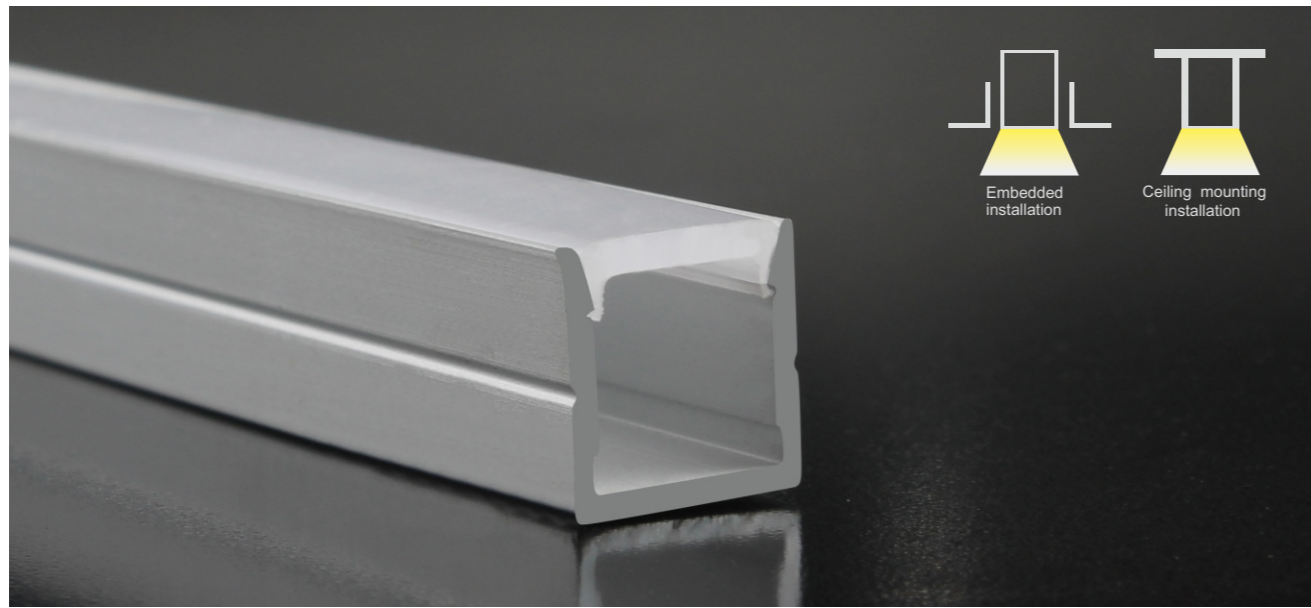

LDM-1010

● SPECIFICATION

Part No.	LDM-1010
Cover	Milky White
Dimensions	10.2 × 10.6mm
Available Color :	Silver、

● PC COVER

1. Milky cover

● ACCESSORIES

End Cap with hole

End Cap without hole

Clip

● Matched LED Strip

PCB width: 5mm, 8mm

● Application