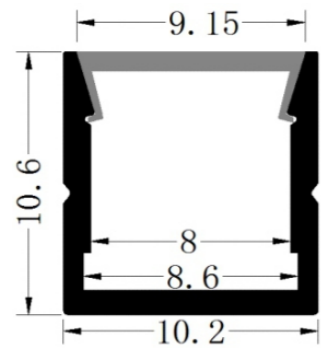

LDM-1010

● SPECIFICATION

Part No.	LDM-1010
Cover	Milky White
Dimensions	10.2 × 10.6mm
Available Color :	Silver、

● PC COVER

1. Milky cover

● ACCESSORIES

End Cap with hole

End Cap without hole

Clip

● Matched LED Strip

PCB width: 5mm, 8mm

● Application