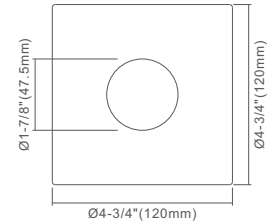

4" Square Trim