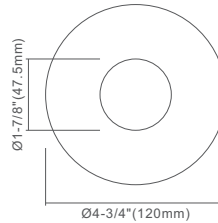

- White
- Black
- Brushed Nickel

Features

- **Interchangeable trims**
- Durable aluminum body with adjustable gimbal
- Available shapes and sizes: round and square, 3" and 4"
- It is a high-performance, easy to install residential or commercial grade downlight solution that offers good light output, energy-efficiency and streamlined design
- Input voltage: AC 120V 50/60Hz
- Fast & easy to install-save on labour
- Tilting gimbal light source for directional lighting
- I.C. rated for direct contact with insulation
- No housing required
- LED technology fits anywhere you need general light source
- 100%-10% dimming capability, this fixture is compatible with industry standard TRIAC/ELV dimmers
- Lifetime rated for greater than 50,000 hours

Easy Installation No Housing Required

Interchangeable Trims

A variety of shapes, sizes and finishes

Dimensions

Module

LED Module and Driver

3" Round Trim

3" Square Trim