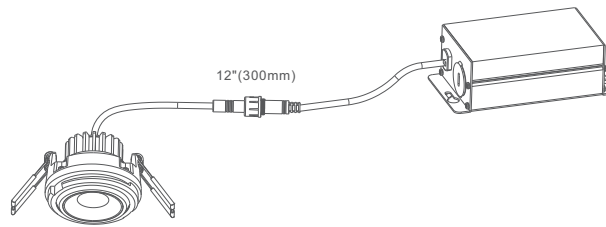

- White
- Black
- Brushed Nickel

Features

- **Interchangeable trims**
- Durable aluminum body with adjustable gimbal
- Available shapes and sizes: round and square, 3" and 4"
- It is a high-performance, easy to install residential or commercial grade downlight solution that offers good light output, energy-efficiency and streamlined design
- Input voltage: AC 120V 50/60Hz
- Fast & easy to install-save on labour
- Tilting gimbal light source for directional lighting
- I.C. rated for direct contact with insulation
- No housing required
- LED technology fits anywhere you need general light source
- 100%-10% dimming capability, this fixture is compatible with industry standard TRIAC/ELV dimmers
- Lifetime rated for greater than 50,000 hours

Easy Installation No Housing Required

Interchangeable Trims

A variety of shapes, sizes and finishes

Dimensions

Module

LED Module and Driver

3" Round Trim

3" Square Trim

4" Round Trim

4" Square Trim

Installation (Spring Clips)

Ordering Guide

Picture	Model	Description
	LED Gimbal Module - Warm White	
	HB-8W-3KWH - EYM	8W 3000K. 600Lm Gimbal 30° Tilting White Finish
	LED Gimbal Module - Neutral White	
	HB-8W-3KBK-EYM	8W 4000K 620Lm Gimbal 30° Tilting Black Finish
	LED Gimbal Module - Cool White	
	HB-8W-BN-EYM-CCT	8W 3000K.4000K.5000K 640Lm Gimbal 30° Tilting Brushed Nickel Finish
	3" Trim	
	HB-EYM-3RTWH	3" Round Trim White Finish
	HB-EYM-3RTBK	3" Round Trim Black Finish
	HB-EYM-3RTBN	3" Round Trim Brushed Nickel Finish
	HB-EYM-3STWH	3" Square Trim White Finish
	HB-EYM-3STBK	3" Square Trim Black Finish
	HB-EYM-3STBN	3" Square Trim Brushed Nickel Finish