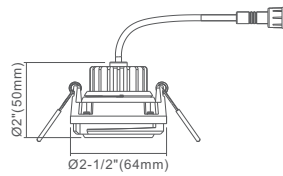

- White
- Black
- Brushed Nickel

Features

- **Interchangeable trims**
- Durable aluminum body with adjustable gimbal
- Available shapes and sizes: round and square, 3" and 4"
- It is a high-performance, easy to install residential or commercial grade downlight solution that offers good light output, energy-efficiency and streamlined design
- Input voltage: AC 120V 50/60Hz
- Fast & easy to install-save on labour
- Tilting gimbal light source for directional lighting
- I.C. rated for direct contact with insulation
- No housing required
- LED technology fits anywhere you need general light source
- 100%-10% dimming capability, this fixture is compatible with industry standard TRIAC/ELV dimmers
- Lifetime rated for greater than 50,000 hours

Easy Installation No Housing Required

Interchangeable Trims

A variety of shapes, sizes and finishes

Dimensions

Module

LED Module and Driver

3" Round Trim

3" Square Trim