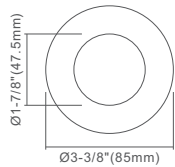

Easy Installation No Housing Required

Interchangeable Trims

A variety of shapes, sizes and finishes

Dimensions

Module

LED Module and Driver

3" Round Trim

3" Square Trim