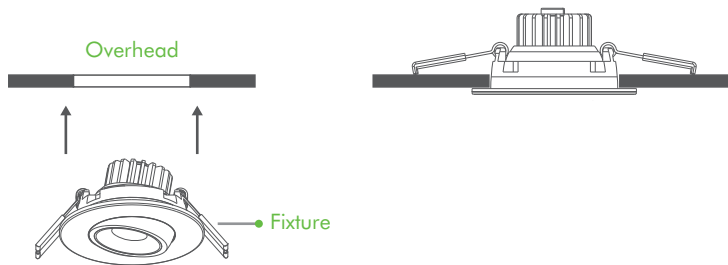

- White
- Black
- Brushed Nickel

Features

- **Interchangeable trims**
- Durable aluminum body with adjustable gimbal
- Available shapes and sizes: round and square, 3" and 4"
- It is a high-performance, easy to install residential or commercial grade downlight solution that offers good light output, energy-efficiency and streamlined design
- Input voltage: AC 120V 50/60Hz
- Fast & easy to install-save on labour
- Tilting gimbal light source for directional lighting
- I.C. rated for direct contact with insulation
- No housing required
- LED technology fits anywhere you need general light source
- 100%-10% dimming capability, this fixture is compatible with industry standard TRIAC/ELV dimmers
- Lifetime rated for greater than 50,000 hours

Easy Installation No Housing Required

Interchangeable Trims

A variety of shapes, sizes and finishes

Dimensions

Module

LED Module and Driver

3" Round Trim

3" Square Trim

4" Round Trim

4" Square Trim

Installation (Spring Clips)

Ordering Guide

Picture	Model	Description
	LED Gimbal Module - Warm White	
	HB-8W-3KWH - EYM	8W 3000K. 600Lm Gimbal 30° Tilting White Finish
	LED Gimbal Module - Neutral White	
	HB-8W-3KBK-EYM	8W 4000K 620Lm Gimbal 30° Tilting Black Finish
	LED Gimbal Module - Cool White	
	HB-8W-BN-EYM-CCT	8W 3000K.4000K.5000K 640Lm Gimbal 30° Tilting Brushed Nickel Finish
	3" Trim	
	HB-EYM-3RTWH	3" Round Trim White Finish
	HB-EYM-3RTBK	3" Round Trim Black Finish
	HB-EYM-3RTBN	3" Round Trim Brushed Nickel Finish
	HB-EYM-3STWH	3" Square Trim White Finish
	HB-EYM-3STBK	3" Square Trim Black Finish
	HB-EYM-3STBN	3" Square Trim Brushed Nickel Finish