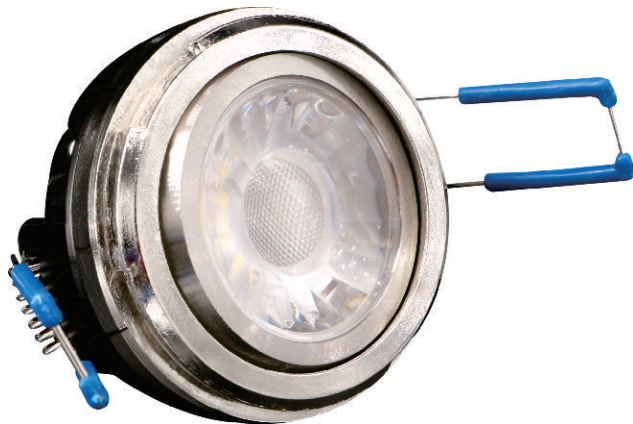

Universal LED Module