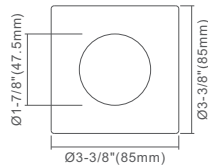

Easy Installation No Housing Required

Interchangeable Trims

A variety of shapes, sizes and finishes

Dimensions

Module

LED Module and Driver

3" Round Trim

3" Square Trim