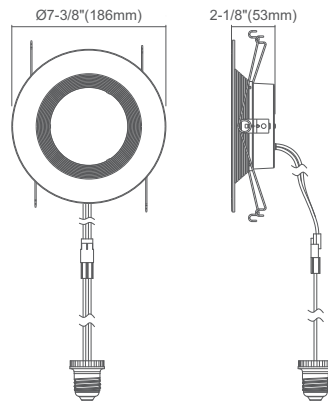

HB-R6153KWH