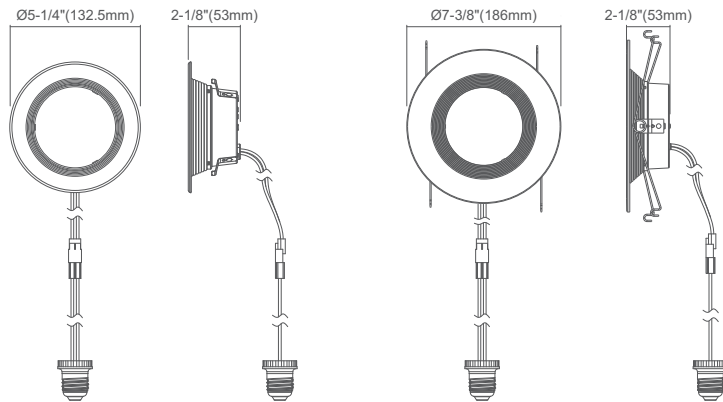

HB-R6153KWH

Dimensions

HB-R4123KWH