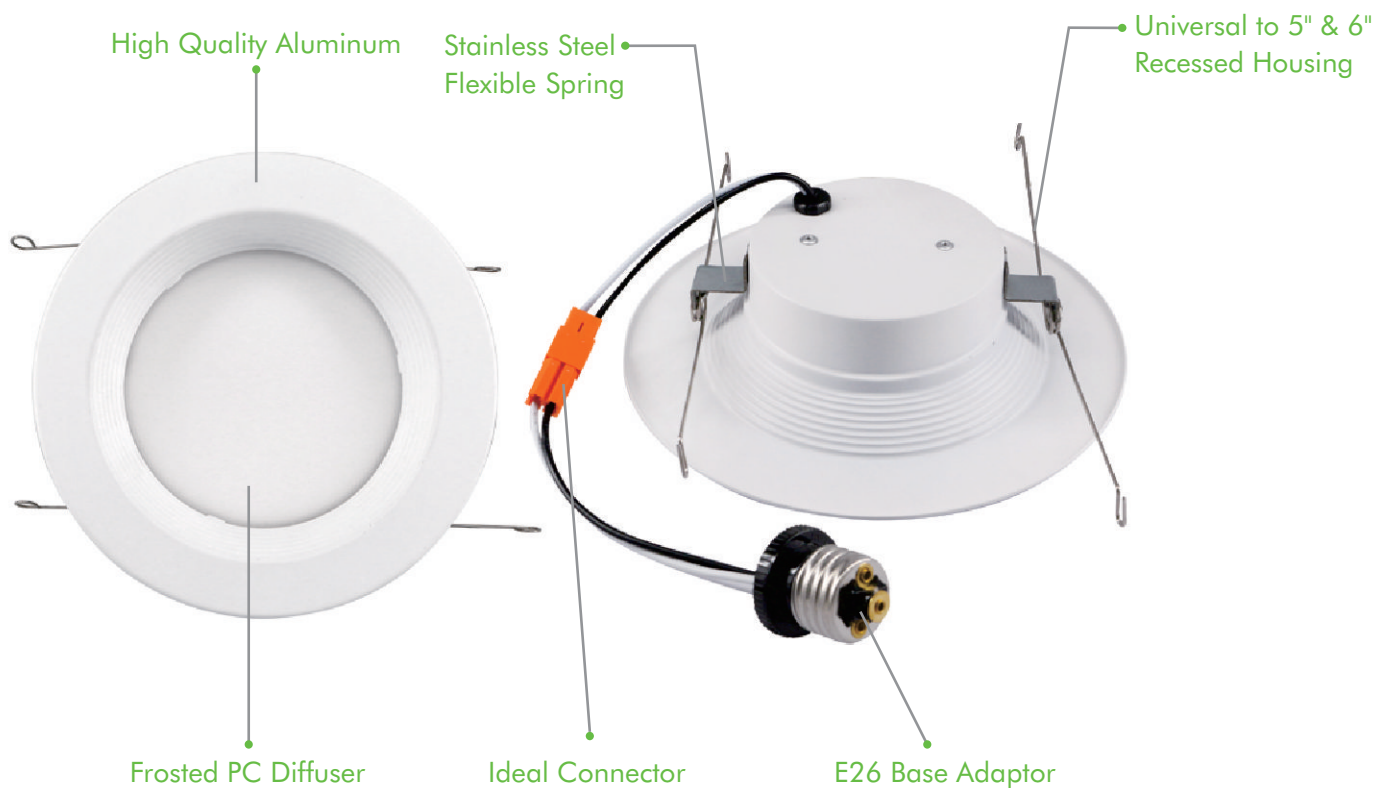

Model Shown: HB-R6153KWH

Size

4" Ø145mm	6" Ø195mm
12W	15W
700Lm	900Lm

Trim Options

Color Temperature Options

- Warm White: 3000K
- Neutral White: 4000K
- Cool White: 5000K

Features

- **Baffle Trim Design**
- Baffled ridges trap & shape the light downward creating a glare-free & uniform lighting effect
- Material: durable aluminum body with frosted diffuser
- Input voltage: AC 120V 50/60Hz
- Torsion spring: stainless steel
- 100%-10% dimming capability, this fixture is compatible with industry standard TRIAC/ELV dimmers
- Instant start, no flickering, no humming
- Included components: E26 adaptor
- Lifetime rated for greater than 50,000 hours
- Beam angle: 120°
- Easy installation: ready to fit in 4" or 6" recessed housing cans directly, no additional accessories are required
- Wet location