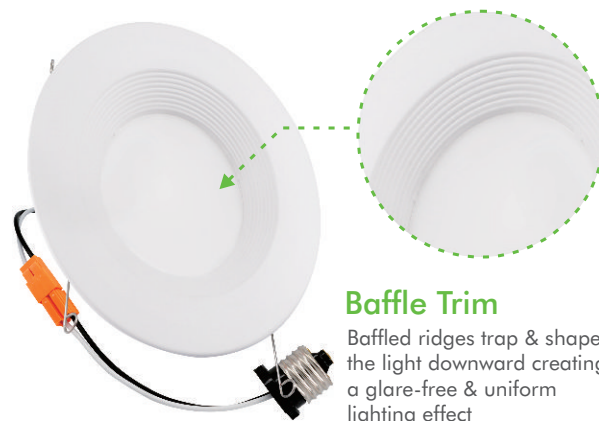

### Trim Options

### Features

- **Baffle Trim Design**
- Baffled ridges trap & shape the light downward creating a glare-free & uniform lighting effect
- Material: durable aluminum body with frosted diffuser
- Input voltage: AC 120V 50/60Hz
- Torsion spring: stainless steel
- 100%-10% dimming capability, this fixture is compatible with industry standard TRIAC/ELV dimmers
- Instant start, no flickering, no humming
- Included components: E26 adaptor
- Lifetime rated for greater than 50,000 hours
- Beam angle: 120°
- Easy installation: ready to fit in 4" or 6" recessed housing cans directly, no additional accessories are required
- Wet location