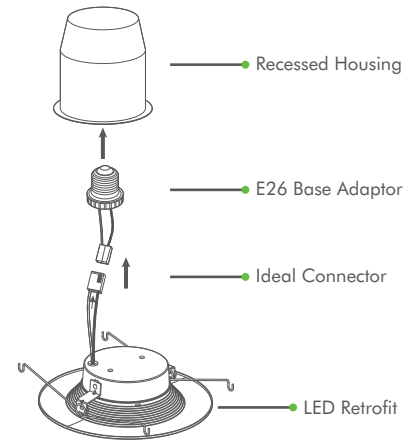

Installation

Ordering Guide

Picture	Model	Description
	4" Economical Retrofit Recessed Light - Warm White	
	HB-R413-3KWH	4" 12W 3000K 700Lm White Finish
	4" Economical Retrofit Recessed Light - Neutral White	
	HB-R413-4KWH	4" 12W 4000K 720Lm White Finish
	4" Economical Retrofit Recessed Light - Cool White	
	HB-R413-5KWH	4" 12W 5000K 740Lm White Finish
	6" Economical Retrofit Recessed Light - Warm White Make to order item	
	HB-R6153KWH	6" 15W 3000K 900Lm White Finish
	HB-R6153KBK	6" 15W 3000K 900Lm Black Finish
	HB-R6153KBN	6" 15W 3000K 900Lm Brushed Nickel Finish
	6" Economical Retrofit Recessed Light - Neutral White	
	HB-R6154KWH	6" 15W 4000K 920Lm White Finish
	HB-R6154KBK	6" 15W 4000K 920Lm Black Finish
	HB-R6154KBN	6" 15W 4000K 920Lm Brushed Nickel Finish
	6" Economical Retrofit Recessed Light - Cool White	
	HB-R6155KWH	6" 15W 5000K 940Lm White Finish
	HB-R6155KBK	6" 15W 5000K 940Lm Black Finish
	HB-R6155KBN	6" 15W 5000K 940Lm Brushed Nickel Finish