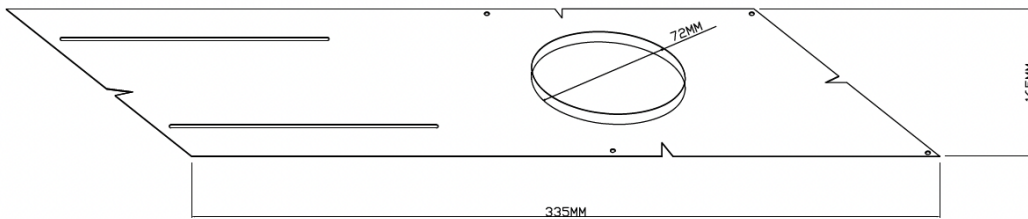

### Key Features

3" New Construction Pre-Mounting Plate

- Opening: 2-5/6" (72mm)
- Dimensions: 13-1/4" (336mm) Length x 6-1/2" (165mm) Width
- Material: Galvanized Steel
- Design Features: Includes alignment notches, slots, and holes for precise installation.
- Mounting: Secure the plate with screws (not included) through the provided mounting slots.

### Dimensions