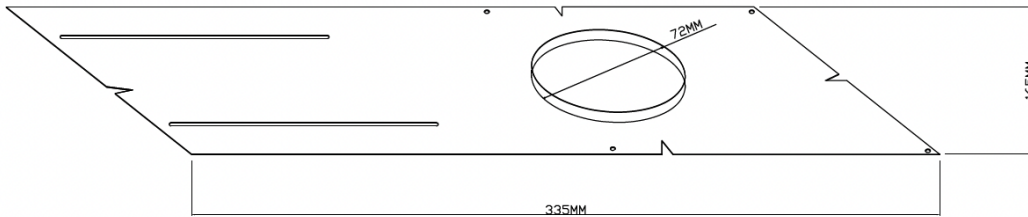

### Key Features

2" New Construction Pre-mounting Plate with Lip  
02-5/6"(72mm) Opening, 13-1/4"(336mm) Long,  
6-1/2"(165mm) Width

Made from galvanized steel.  
Plate has alignment notches, slots and holes.

### Dimensions