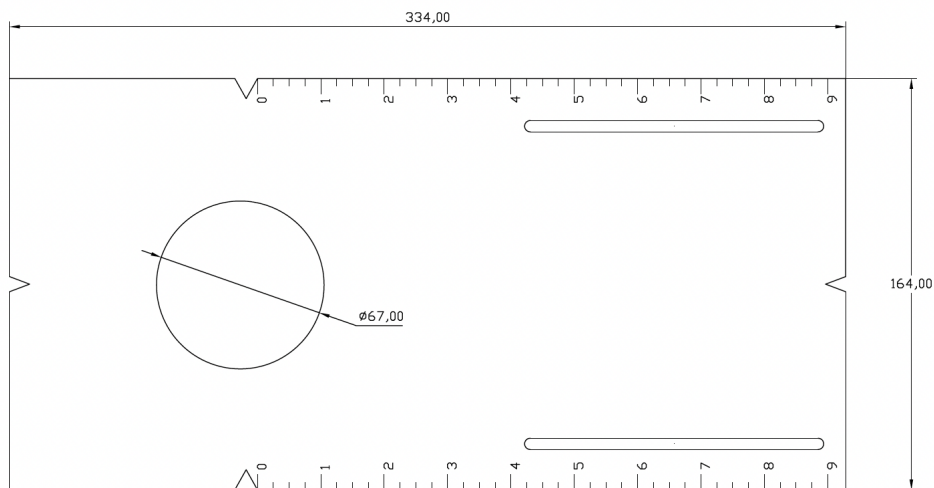

2" Rough-in Plate

HB-MP-26

Key Features

- Precise Opening: 02-5/8" (67mm) for 2" recessed fixtures.
- Durable Galvanized Steel: Built to resist corrosion.
- Ample Size: 13-1/4" (334mm) length and 6-1/2" (164mm) width for stability.
- Easy Alignment: Alignment notches, slots, and holes for accurate placement.
- Simple Installation: Secure with screws (not included) through mounting slots.

Dimensions

Ordering Guide

Series	Opening holes	Compatible Fixtures
HB-MP-26	Rough-in Plate	02-5/8"
		<ul style="list-style-type: none">• 2" Downlight• 2" Trimless (Old Version)• 3" Gimbal