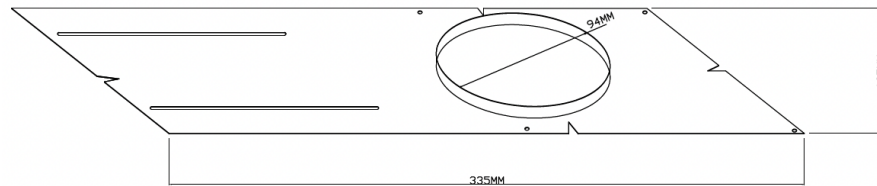

3.5" Rough-in Plate

HB-MP35-LIP

Key Features

3.5" New Construction Pre-mounting Plate with Lip
03-7/10"(94mm) Opening, 13-1/4"(335mm) Long,
6-1/2"(165mm) Width

Made from galvanized steel.
Plate has alignment notches, slots and holes.

MOUNTING
Fix the plate with screws (not supplied) through the mounting slots.

Dimensions

Ordering Guide

| Series | | Opening holes | Compatible Fixtures |
|-------------|----------------|---------------|-------------------------------|
| HB-MP35-LIP | Rough-in Plate | 03-7/10" | Fitting: 3.5" Remodel Housing |