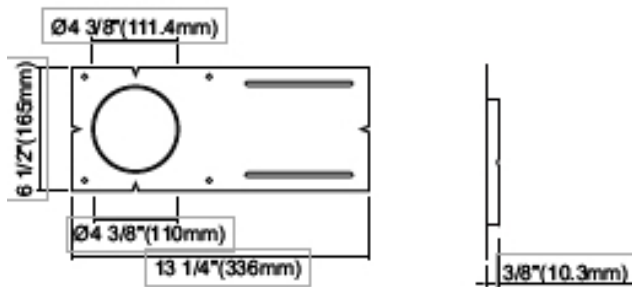

Universal Rough-in Plate

HB-MP4-LIP

Key Features

4" New Construction Pre-mounting Plate with Lip
04-3/8"(110mm) Opening, 13-1/4"(336mm) Long

Made from galvanized steel.
Plate has alignment notches, slots and holes.

MOUNTING
Fix the plate with screws (not supplied) through the mounting slots.

Dimensions

Ordering Guide

Series	Opening holes	Compatible Fixtures
HB-MP4-LIP	04-3/8"	Fitting: 4" Remodel Housing