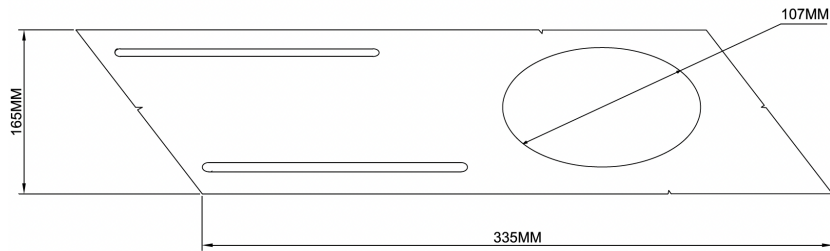

2" Rough-in Plate

HB-MP4-LIP

Key Features

2" New Construction Pre-mounting Plate without Lip
04-1/4"(107mm) Opening, 13-1/4"(335mm) Long,
6-1/2"(165mm) Width

Made from galvanized steel.
Plate has alignment notches, slots and holes.

MOUNTING
Fix the plate with screws (not supplied) through the mounting slots.

Dimensions

Ordering Guide

Series	Opening holes	Compatible Fixtures
HB-MP20-LIP	Rough-in Plate	02-5/6"
		Fitting: 2" Remodel Housing