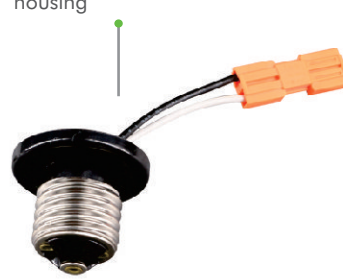

4" Multiple Application Recessed Light

Multi-applications, Multi-colors, can be mounted to a compatible 4" recessed housing or attached to an standard 4" octagon junction box

Ideal for residential, office, retail, hospitality, soffits, drop ceilings, attics, hallways, bathrooms, kitchens, basements, entry ways, elevators, apartments, etc.

Screw

Used for mounting to ground wire "O" style connector

Mounting Screws

Used when mounted to a fire-rated octagon junction box

E26 Base Adaptor

Used when mounted to a compatible 4" recessed housing

Butterfly Mounting Clips With Screws

Used when mounted to a compatible 4" recessed housing

Magnet

Glass Diffuser

Durable Airtight Aluminum Body

Interchangeable Magnetic Trims for Your Option: White, Silver, Black, Chrome, Brushed Nickel, Cooper

Cool White: 5000K

Features

- **Interchangeable magnetic trims: white, black, silver, cooper, chrome and brushed nickel**
- Durable airtight aluminum body with iron trim
- Mounting: for use with a standard octagon junction box or 4" recessed housing
- Input voltage: AC 120V 50/60Hz
- Built-in on board driver with 90mA output and 120V AC input
- Fire-rated when used in a fire-rated octagon junction box
- 100%-10% dimming capability, this fixture is compatible with industry standard TRIAC/ELV dimmers
- Lifetime rated for greater than 50,000 hours
- Beam angle: 110°
- Suitable for wet locations