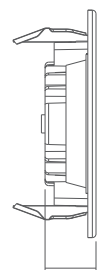

Cool White: 5000K

Features

- **Interchangeable magnetic trims: white, black, silver, cooper, chrome and brushed nickel**
- Durable airtight aluminum body with iron trim
- Mounting: for use with a standard octagon junction box or 4" recessed housing
- Input voltage: AC 120V 50/60Hz
- Built-in on board driver with 90mA output and 120V AC input
- Fire-rated when used in a fire-rated octagon junction box
- 100%-10% dimming capability, this fixture is compatible with industry standard TRIAC/ELV dimmers
- Lifetime rated for greater than 50,000 hours
- Beam angle: 110°
- Suitable for wet locations

Dimensions

Ø4-7/8"(125mm)

1-1/8"(28mm)

Multi Overview

Mounting:

Can be mounted to a compatible 4" recessed housing via included butterfly clips, or attached to a standard 4" octagon junction box via mounting screws