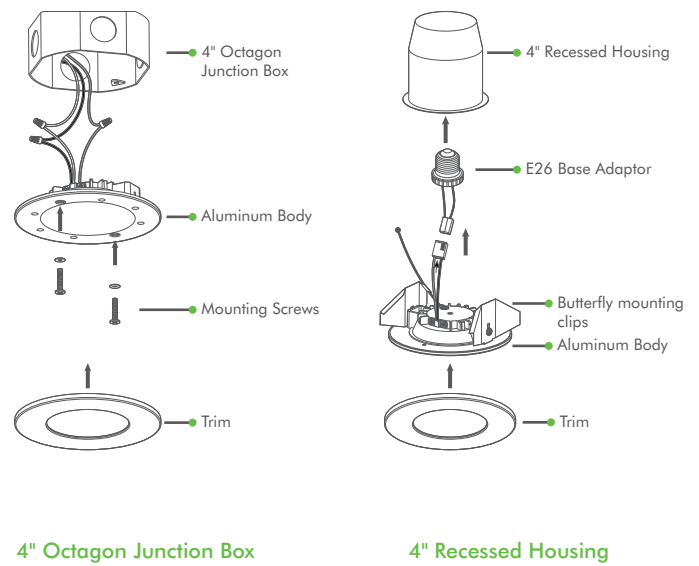

Cool White: 5000K

Features

- **Interchangeable magnetic trims: white, black, silver, cooper, chrome and brushed nickel**
- Durable airtight aluminum body with iron trim
- Mounting: for use with a standard octagon junction box or 4" recessed housing
- Input voltage: AC 120V 50/60Hz
- Built-in on board driver with 90mA output and 120V AC input
- Fire-rated when used in a fire-rated octagon junction box
- 100%-10% dimming capability, this fixture is compatible with industry standard TRIAC/ELV dimmers
- Lifetime rated for greater than 50,000 hours
- Beam angle: 110°
- Suitable for wet locations

Dimensions

Ø4-7/8"(125mm)

1-1/8"(28mm)

Multi Overview

Mounting:

Can be mounted to a compatible 4" recessed housing via included butterfly clips, or attached to a standard 4" octagon junction box via mounting screws

Body:

On-face magnets secures one of three included magnetic trims

Interchangeable magnetic trims:

- 6 Iron trims
- White
 - Black
 - Silver
 - Cooper
 - Chrome
 - Brushed Nickel

Installation

Ordering Guide