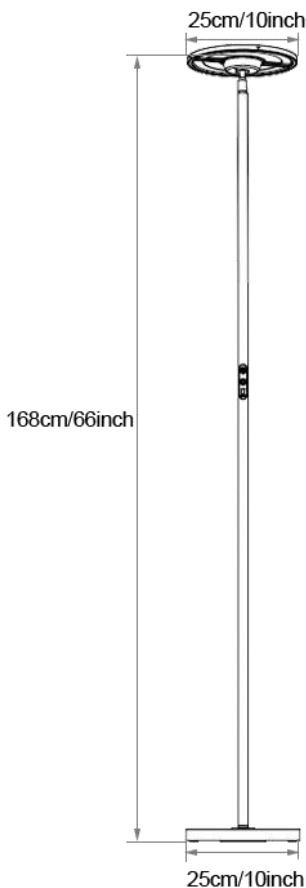

Smart Wifi LED Floor Lamp

-A Series

Features:

- Patented Design, Weighted Base Design, Stability and Safety
- Work with Alexa, Google assistant
- Easily to dim the brightness, change color and ON/OFF by touching the button on the pole
- Built-in USB Charging Port on the Pole
- UP and Down Light, APP Remote Control, 16 Millions Color, Memory Function, Time Schedule, Music Sync, DIY Lighting Mode, etc.

Technical Details:

Model	FLA-025-WN
Controlled By	APP /Voice /Touch
Wattage	25W
Dimension	$\Phi 25 \times H168\text{cm}$ (10inch \times 66inch)
Input Voltage	AC100-240V, 50/60Hz
Color Temperature	2700-6500K+RGB
Rotation Angle	30 degree
IP Grade	IP20
Material	Metal + Plastic
Body Color	Matte Black/White/Gold

Packing Details:

Inner Box(mm)	Outer Box(mm)	Qty/Carton (pcs)	Net Weight (kg)	Gross Weight (kg)
405*325*120	420*340*380	3	13.8	14.6
Qty/20GP (pcs)	Qty/40GP (pcs)	Customization		
1450	2950	Yes		

Application: