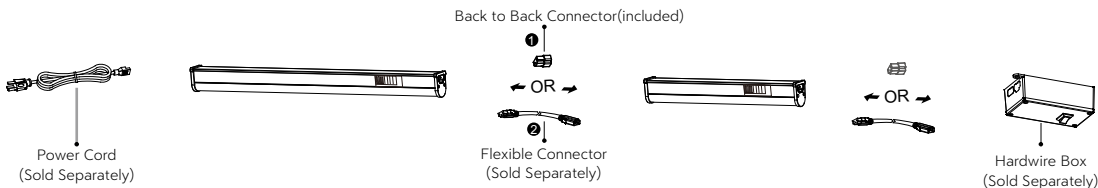

Key Features

- **Construction:** aluminum body with frosted PC lens
- **Selectable CCT:** slide switch on fixture can be set to 3000K, 4000K, 5000K
- Dimmable with standard Triac dimmer connectors
- Available in 9", 11", 23", 34, 46" and 58" lengths
- **Linkable:** the fixtures can be connected easily by using an end to end connector or linkable cable

Dimensions

Length(L):	9"	11-1/2"	22-5/8"	34-1/2"	46-1/4"
	229mm	292mm	575mm	875mm	1175mm

Accessories

End to End Connector

HB-113-BBC

Linkable cable(6"/12"/24")

HB-113-FC

6ft Power cord

HB-113-PC

Hardwire Box with On/off Switch

HB-113-HB

Mounting Clips Kit

HB-113-MC

Linkable

Ordering Guide

Example: HB-113-9-3W-3CCT