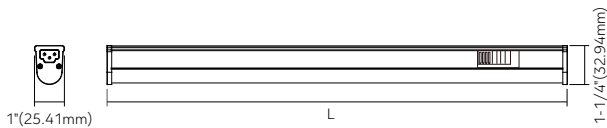

Tunable Linear T5 Bar

Specifications					
Models	HB-113-9	HB-113-11	HB-113-23	HB-113-34	HB-113-46
Applications	Wardrobe/kitchen cupboard				
Wattage	3W	5W	9W	14W	18W
Color Temperature(K)	3 CCT (Coming soon) 3000/4000/5000				
Lumen Output(lm)	260	420	760	1120	1530
Halogen Equivalent	25W	40W	75W	100W	150W
Beam Angle	160°				
CRI	90				
Driver Input	120V AC				
Power Factor	0.9				
Dimming	TRIAC dimmers 100%-10%				
Connection Max.	10pcs				
Approved Location*	Indoor & Dry/Damp location				
Ambient Temperature	-10°C to +40°C				
Projected Life	70% light output at 50,000 hours				
Certification	ETL				
Warranty*	5-year				

Key Features

- **Construction:** aluminum body with frosted PC lens
- **Selectable CCT:** slide switch on fixture can be set to 3000K, 4000K, 5000K
- Dimmable with standard Triac dimmer connectors
- Available in 9", 11", 23", 34, 46" and 58" lengths
- **Linkable:** the fixtures can be connected easily by using an end to end connector or linkable cable

Dimensions

Length(L):	9"	11-1/2"	22-5/8"	34-1/2"	46-1/4"
	229mm	292mm	575mm	875mm	1175mm

Accessories

End to End Connector

HB-113-BBC

Linkable cable(6"/12"/24")

HB-113-FC

6ft Power cord

Series	Length(inch)	Wattage	Color Temperature	Voltage	Finish
HB-113 Tunable Linear T5 Bar	9	3W	3CCT (3000K/4000K/5000K)	Blank 120V only	Blank White only
	11	5W			
	23	9W			
	34	14W			
	46	18W			
	58	22W			