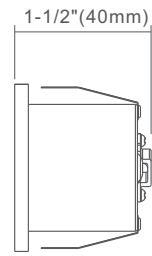

## Features

- Available in round or square shape with an asymmetric beam spread
- Modern design with high quality aluminum body
- The light will create an attractive romantic impression at night and safely illuminate your way with its bright lighting and stays as a beautiful piece of art on your wall
- Input voltage: DC 12V
- Easy to install, simply to replace, convenient using
- Smaller lamp body, flexible application
- 100%-5% dimming with compatible electronic and magnetic dimming drivers
- They produce high-quality light with low power consumption and are rated to last over 50,000 hours
- You can connect up to 14 fixtures from a 12 volt, 60 watt hardwire box
- Suitable for indoor use only, dry and damp locations

4mm thickness

The face plate(2" L x 1/8" T) which blends perfectly with the wall. Walking up or down the stairway you will never find it protrude too much from the wall.

## Dimensions

HB-701C3KWH-1W-12V

HB-701D3KWH-1W-12V