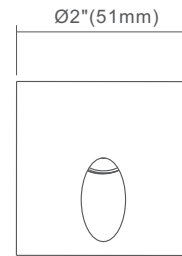

HB-701D3KWH-1W-12V