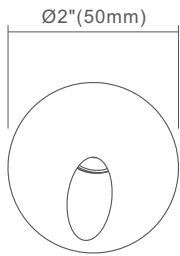

Dimensions

HB-701C3KWH-1W-12V