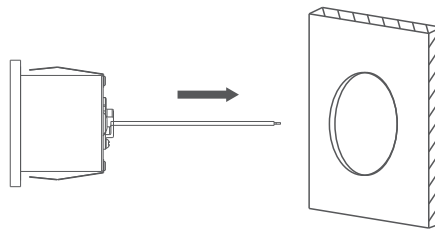

Installation

Drill a 1-5/8"(40mm) hole

Connect the wires, then push the fixture in the opening

Picture	Model	Description
	LED Round Asymmetric Wall Light - Warm White	
	HB-701C3KWH-1W-12V	1.5W 3000K 60Lm Round White Finish
	HB-701C3KBK-1W-12V	1.5W 3000K 60Lm Round Black Finish
	HB-701C3KBN-1W-12V	1.5W 3000K 60Lm Round Brushed Nickel Finish
	LED Round Asymmetric Wall Light - Neutral White	
	HB-701C4KWH-1W-12V	1.5W 4000K 60Lm Round White Finish
	HB-701C4KBK-1W-12V	1.5W 4000K 60Lm Round Black Finish
	HB-701C4KBN-1W-12V	1.5W 4000K 60Lm Round Brushed Nickel Finish
	LED Round Asymmetric Wall Light - Cool White	
HB-701C5KWH-1W-12V	1.5W 5000K 60Lm Round White Finish	
HB-701C5KBK-1W-12V	1.5W 5000K 60Lm Round Black Finish	
HB-701C5KBN-1W-12V	1.5W 5000K 60Lm Round Brushed Nickel Finish	
	LED Square Asymmetric Wall Light - Warm White	
	HB-701D3KWH-1W-12V	1.5W 3000K 60Lm Square White Finish
	HB-701D3KBK-1W-12V	1.5W 3000K 60Lm Square Black Finish
	HB-701D3KBN-1W-12V	1.5W 3000K 60Lm Square Brushed Nickel Finish
	LED Square Asymmetric Wall Light - Neutral White	
	HB-701D4KWH-1W-12V	1.5W 4000K 60Lm Square White Finish
	HB-701D4KBK-1W-12V	1.5W 4000K 60Lm Square Black Finish
	HB-701D4KBN-1W-12V	1.5W 4000K 60Lm Square Brushed Nickel Finish
	LED Square Asymmetric Wall Light - Cool White	
	HB-701D5KWH-1W-12V	1.5W 5000K 60Lm Square White Finish
	HB-701D5KBK-1W-12V	1.5W 5000K 60Lm Square Black Finish
	HB-701D5KBN-1W-12V	1.5W 5000K 60Lm Square Brushed Nickel Finish

Accessories

	Dimmable Hardwire Box	
	HB-L024-120-12-D	24W 12VDC dimmable hardwire box
	HB-L060-120-12-D	60W 12VDC dimmable hardwire box