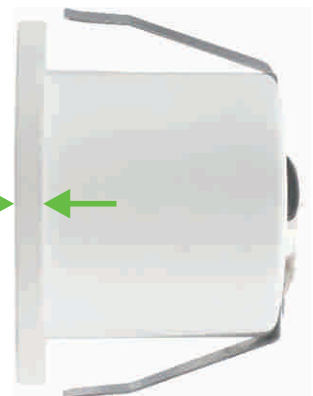

# LED Asymmetric Wall Lights

**New, smaller & brighter, available in round or square shape with an asymmetric beam spread**

*These low-power consumption fixtures are as small as 2 inches and produce up to 60 lumens per 1.5W-fixture  
Ideal for ambient illumination of staircases, corridors, hallways and entrances, etc.*

## Features

- Available in round or square shape with an asymmetric beam spread
- Modern design with high quality aluminum body
- The light will create an attractive romantic impression at night and safely illuminate your way with its bright lighting and stays as a beautiful piece of art on your wall
- Input voltage: DC 12V
- Easy to install, simply to replace, convenient using
- Smaller lamp body, flexible application
- 100%-5% dimming with compatible electronic and magnetic dimming drivers
- They produce high-quality light with low power consumption and are rated to last over 50,000 hours
- You can connect up to 14 fixtures from a 12 volt, 60 watt hardwire box
- Suitable for indoor use only, dry and damp locations

4mm thickness

The face plate(2" L x 1/8" T) which blends perfectly with the wall. Walking up or down the stairway you will never find it protrude too much from the wall.