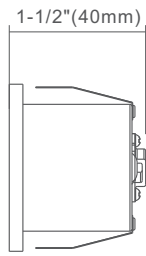

HB-701C3KWH-1W-12V