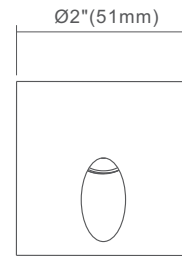

Model Shown: HB-701C3KWH-1W-12V

Wattage

Lumens

Beam Angle

Lifespan

Color Rendering Index

Features

- Available in round or square shape with an asymmetric beam spread
- Modern design with high quality aluminum body
- The light will create an attractive romantic impression at night and safely illuminate your way with its bright lighting and stays as a beautiful piece of art on your wall
- Input voltage: DC 12V
- Easy to install, simply to replace, convenient using
- Smaller lamp body, flexible application
- 100%-5% dimming with compatible electronic and magnetic dimming drivers
- They produce high-quality light with low power consumption and are rated to last over 50,000 hours
- You can connect up to 14 fixtures from a 12 volt, 60 watt hardwire box
- Suitable for indoor use only, dry and damp locations

4mm thickness

The face plate(2" L x 1/8" T) which blends perfectly with the wall. Walking up or down the stairway you will never find it protrude too much from the wall.

Dimensions

HB-701C3KWH-1W-12V

HB-701D3KWH-1W-12V