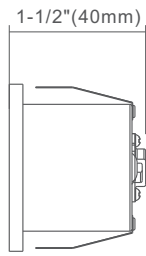

Model Shown: HB-701C3KWH-1W-12V

Wattage

Lumens

Beam Angle

Lifespan

Color Rendering Index

Features

- Available in round or square shape with an asymmetric beam spread
- Modern design with high quality aluminum body
- The light will create an attractive romantic impression at night and safely illuminate your way with its bright lighting and stays as a beautiful piece of art on your wall
- Input voltage: DC 12V
- Easy to install, simply to replace, convenient using
- Smaller lamp body, flexible application
- 100%-5% dimming with compatible electronic and magnetic dimming drivers
- They produce high-quality light with low power consumption and are rated to last over 50,000 hours
- You can connect up to 14 fixtures from a 12 volt, 60 watt hardwire box
- Suitable for indoor use only, dry and damp locations

4mm thickness

The face plate(2" L x 1/8" T) which blends perfectly with the wall. Walking up or down the stairway you will never find it protrude too much from the wall.

Dimensions

HB-701C3KWH-1W-12V

HB-701D3KWH-1W-12V