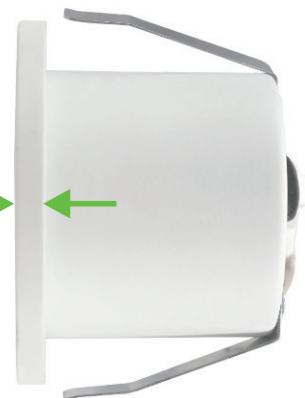

LED Asymmetric Wall Lights

New, smaller & brighter, available in round or square shape with an asymmetric beam spread

*These low-power consumption fixtures are as small as 2 inches and produce up to 60 lumens per 1.5W-fixture
Ideal for ambient illumination of staircases, corridors, hallways and entrances, etc.*

Model Shown: HB-701C3KWH-1W-12V

Wattage

Lumens

Beam Angle

Lifespan

Color Rendering Index

Features

- Available in round or square shape with an asymmetric beam spread
- Modern design with high quality aluminum body
- The light will create an attractive romantic impression at night and safely illuminate your way with its bright lighting and stays as a beautiful piece of art on your wall
- Input voltage: DC 12V
- Easy to install, simply to replace, convenient using
- Smaller lamp body, flexible application
- 100%-5% dimming with compatible electronic and magnetic dimming drivers
- They produce high-quality light with low power consumption and are rated to last over 50,000 hours
- You can connect up to 14 fixtures from a 12 volt, 60 watt hardwire box
- Suitable for indoor use only, dry and damp locations

4mm thickness

The face plate(2" L x 1/8" T) which blends perfectly with the wall. Walking up or down the stairway you will never find it protrude too much from the wall.

Dimensions

HB-701C3KWH-1W-12V

HB-701D3KWH-1W-12V