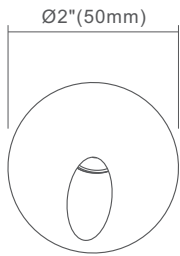

LED Asymmetric Wall Lights

New, smaller & brighter, available in round or square shape with an asymmetric beam spread

*These low-power consumption fixtures are as small as 2 inches and produce up to 60 lumens per 1.5W-fixture
Ideal for ambient illumination of staircases, corridors, hallways and entrances, etc.*

Model Shown: HB-701C3KWH-1W-12V

Wattage

Lumens

Beam Angle

Lifespan

Color Rendering Index

Features

- Available in round or square shape with an asymmetric beam spread
- Modern design with high quality aluminum body
- The light will create an attractive romantic impression at night and safely illuminate your way with its bright lighting and stays as a beautiful piece of art on your wall
- Input voltage: DC 12V
- Easy to install, simply to replace, convenient using
- Smaller lamp body, flexible application
- 100%-5% dimming with compatible electronic and magnetic dimming drivers
- They produce high-quality light with low power consumption and are rated to last over 50,000 hours
- You can connect up to 14 fixtures from a 12 volt, 60 watt hardwire box
- Suitable for indoor use only, dry and damp locations

4mm thickness

The face plate(2" L x 1/8" T) which blends perfectly with the wall. Walking up or down the stairway you will never find it protrude too much from the wall.

Dimensions

HB-701C3KWH-1W-12V

HB-701D3KWH-1W-12V