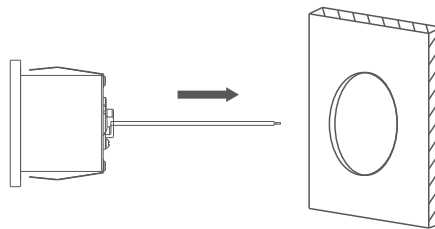

Installation

Drill a 1-5/8"(40mm) hole

Connect the wires, then push the fixture in the opening

Picture	Model	Description	
	LED Round Asymmetric Wall Light - Warm White		
	HB-701C3KWH-1W-12V	1.5W 3000K 60Lm Round White Finish	
	HB-701C3KBK-1W-12V	1.5W 3000K 60Lm Round Black Finish	
	HB-701C3KBN-1W-12V	1.5W 3000K 60Lm Round Brushed Nickel Finish	
	LED Round Asymmetric Wall Light - Neutral White		
	HB-701C4KWH-1W-12V	1.5W 4000K 60Lm Round White Finish	
	HB-701C4KBK-1W-12V	1.5W 4000K 60Lm Round Black Finish	
	HB-701C4KBN-1W-12V	1.5W 4000K 60Lm Round Brushed Nickel Finish	
		LED Square Asymmetric Wall Light - Warm White	
HB-701D3KWH-1W-12V		1.5W 3000K 60Lm Square White Finish	
HB-701D3KBK-1W-12V		1.5W 3000K 60Lm Square Black Finish	
HB-701D3KBN-1W-12V		1.5W 5300K 60Lm Square Brushed Nickel Finish	
LED Square Asymmetric Wall Light - Neutral White			
HB-701D4KWH-1W-12V		1.5W 4000K 60Lm Square Black Finish	
HB-701D4KBK-1W-12V		1.5W 4000K 60Lm Square White Finish	
HB-701D4KBN-1W-12V		1.5W 4000K 60Lm Square Brushed Nickel Finish	

Accessories

Dimmable Hardwire Box

HB-L024-120-12-D

24W 12VDC dimmable hardwire box

HB-L060-120-12-D

60W 12VDC dimmable hardwire box