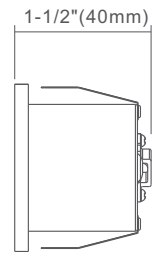

Model Shown: HB-701C3KWH-1W-12V

Wattage

Lumens

Beam Angle

Lifespan

Color Rendering Index

Features

- Available in round or square shape with an asymmetric beam spread
- Modern design with high quality aluminum body
- The light will create an attractive romantic impression at night and safely illuminate your way with its bright lighting and stays as a beautiful piece of art on your wall
- Input voltage: DC 12V
- Easy to install, simply to replace, convenient using
- Smaller lamp body, flexible application
- 100%-5% dimming with compatible electronic and magnetic dimming drivers
- They produce high-quality light with low power consumption and are rated to last over 50,000 hours
- You can connect up to 14 fixtures from a 12 volt, 60 watt hardwire box
- Suitable for indoor use only, dry and damp locations

4mm thickness

The face plate(2" L x 1/8" T) which blends perfectly with the wall. Walking up or down the stairway you will never find it protrude too much from the wall.

Dimensions

HB-701C3KWH-1W-12V

HB-701D3KWH-1W-12V