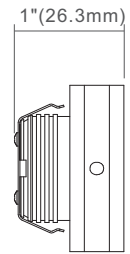

Model Shown: HB-702C3KWH-1W-12V

Wattage

Lumens

Beam Angle

Lifespan

Color Rendering Index

Features

- Mini Edge lite- Input voltage: DC 12V
- Multi-faceted fixture interior engineered to maximize LED module performance
- LED module designed to deliver maximum light levels to work surface without fixture glare
- Opaque white acrylic lens finish provides maximum optical comfort and effective light distribution
- Dimmable with most low-voltage electronic dimmers when used with Hi-bright's dimming power supply
- Tool-less access to fixture components with removal of three decorative nuts
- Can be installed wherever light is needed and easily connected in daisy-chain
- fashion to provide uniform illumination
- Easy installation: recessed mount
- Requires a 12V DC power supply, sold separately
- Made of aluminum alloy, providing excellent heat dissipation and longer lifespan

Puck

Dimensions

AD-702C3KWH-1W-12V

AD-702D3KWH-1W-12V

Installation

Drill a 1-1/8"(29mm) hole

Connect the wires, then push the fixture in the opening

Picture	Model	Description
	<i>Mini Step and Wall Edge Round- Warm White</i>	
	HB-702C3KWH-1W-12V	1W 3000K 31Lm Round White Finish
	HB-702C3KBK-1W-12V	1W 3000K 31Lm Round Black Finish
	HB-702C3KBN-1W-12V	1W 3000K 31Lm Round Brushed Nickel Finish
	<i>Mini Step and Wall Edge Square - Warm White</i>	
	HB-702D3KWH-1W-12V	1W 3000K 31Lm Square White Finish
	HB-702D3KBK-1W-12V	1W 3000K 31Lm Square Black Finish
	HB-702D3KBN-1W-12V	1W 3000K 31Lm Square Brushed Nickel Finish