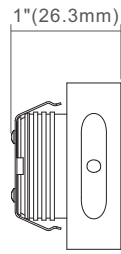

Model Shown: HB-702C3KWH-1W-12V

Wattage

Lumens

Beam Angle

Lifespan

Color Rendering Index

Features

- Mini Edge lite- Input voltage: DC 12V
- Multi-faceted fixture interior engineered to maximize LED module performance
- LED module designed to deliver maximum light levels to work surface without fixture glare
- Opaque white acrylic lens finish provides maximum optical comfort and effective light distribution
- Dimmable with most low-voltage electronic dimmers when used with Hi-bright's dimming power supply
- Tool-less access to fixture components with removal of three decorative nuts
- Can be installed wherever light is needed and easily connected in daisy-chain
- fashion to provide uniform illumination
- Easy installation: recessed mount
- Requires a 12V DC power supply, sold separately
- Made of aluminum alloy, providing excellent heat dissipation and longer lifespan

Puck

Dimensions

AD-702C3KWH-1W-12V

AD-702D3KWH-1W-12V

Installation

Drill a 1-1/8"(29mm) hole

Connect the wires, then push the fixture in the opening

Picture	Model	Description
	<i>Mini Step and Wall Edge Round- Warm White</i>	
	HB-702C3KWH-1W-12V	1W 3000K 31Lm Round White Finish
	HB-702C3KBK-1W-12V	1W 3000K 31Lm Round Black Finish
	HB-702C3KBN-1W-12V	1W 3000K 31Lm Round Brushed Nickel Finish
	<i>Mini Step and Wall Edge Square - Warm White</i>	
	HB-702D3KWH-1W-12V	1W 3000K 31Lm Square White Finish
	HB-702D3KBK-1W-12V	1W 3000K 31Lm Square Black Finish
	HB-702D3KBN-1W-12V	1W 3000K 31Lm Square Brushed Nickel Finish