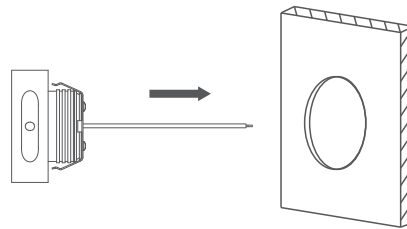

Model Shown: HB-702C3KWH-1W-12V

Wattage

Lumens

Beam Angle

Lifespan

Color Rendering Index

Features

- Mini Edge lite- Input voltage: DC 12V
- Multi-faceted fixture interior engineered to maximize LED module performance
- LED module designed to deliver maximum light levels to work surface without fixture glare
- Opaque white acrylic lens finish provides maximum optical comfort and effective light distribution
- Dimmable with most low-voltage electronic dimmers when used with Hi-bright's dimming power supply
- Tool-less access to fixture components with removal of three decorative nuts
- Can be installed wherever light is needed and easily connected in daisy-chain
- fashion to provide uniform illumination
- Easy installation: recessed mount
- Requires a 12V DC power supply, sold separately
- Made of aluminum alloy, providing excellent heat dissipation and longer lifespan

Puck

Dimensions

AD-702C3KWH-1W-12V

AD-702D3KWH-1W-12V

Installation

Drill a 1-1/8"(29mm) hole

Connect the wires, then push the fixture in the opening

Picture	Model	Description
	<i>Mini Step and Wall Edge Round- Warm White</i>	
	HB-702C3KWH-1W-12V	1W 3000K 31Lm Round White Finish
	HB-702C3KBK-1W-12V	1W 3000K 31Lm Round Black Finish
	HB-702C3KBN-1W-12V	1W 3000K 31Lm Round Brushed Nickel Finish
	<i>Mini Step and Wall Edge Square - Warm White</i>	
	HB-702D3KWH-1W-12V	1W 3000K 31Lm Square White Finish
	HB-702D3KBK-1W-12V	1W 3000K 31Lm Square Black Finish
	HB-702D3KBN-1W-12V	1W 3000K 31Lm Square Brushed Nickel Finish