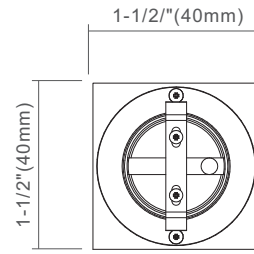

Model Shown: HB-702C3KWH-1W-12V

Wattage

Lumens

Beam Angle

Lifespan

Color Rendering Index

Features

- Mini Edge lite- Input voltage: DC 12V
- Multi-faceted fixture interior engineered to maximize LED module performance
- LED module designed to deliver maximum light levels to work surface without fixture glare
- Opaque white acrylic lens finish provides maximum optical comfort and effective light distribution
- Dimmable with most low-voltage electronic dimmers when used with Hi-bright's dimming power supply
- Tool-less access to fixture components with removal of three decorative nuts
- Can be installed wherever light is needed and easily connected in daisy-chain
- fashion to provide uniform illumination
- Easy installation: recessed mount
- Requires a 12V DC power supply, sold separately
- Made of aluminum alloy, providing excellent heat dissipation and longer lifespan

Puck

Dimensions

AD-702C3KWH-1W-12V

AD-702D3KWH-1W-12V

Installation

Drill a 1-1/8"(29mm) hole

Connect the wires, then push the fixture in the opening

Picture	Model	Description
	<i>Mini Step and Wall Edge Round- Warm White</i>	
	HB-702C3KWH-1W-12V	1W 3000K 31Lm Round White Finish
	HB-702C3KBK-1W-12V	1W 3000K 31Lm Round Black Finish
	HB-702C3KBN-1W-12V	1W 3000K 31Lm Round Brushed Nickel Finish
	<i>Mini Step and Wall Edge Square - Warm White</i>	
	HB-702D3KWH-1W-12V	1W 3000K 31Lm Square White Finish
	HB-702D3KBK-1W-12V	1W 3000K 31Lm Square Black Finish
	HB-702D3KBN-1W-12V	1W 3000K 31Lm Square Brushed Nickel Finish