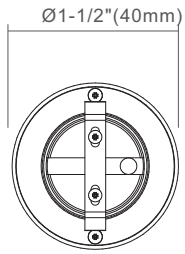

Model Shown: HB-702C3KWH-1W-12V

Wattage

Lumens

Beam Angle

Lifespan

Color Rendering Index

Features

- Mini Edge lite- Input voltage: DC 12V
- Multi-faceted fixture interior engineered to maximize LED module performance
- LED module designed to deliver maximum light levels to work surface without fixture glare
- Opaque white acrylic lens finish provides maximum optical comfort and effective light distribution
- Dimmable with most low-voltage electronic dimmers when used with Hi-bright's dimming power supply
- Tool-less access to fixture components with removal of three decorative nuts
- Can be installed wherever light is needed and easily connected in daisy-chain
- fashion to provide uniform illumination
- Easy installation: recessed mount
- Requires a 12V DC power supply, sold separately
- Made of aluminum alloy, providing excellent heat dissipation and longer lifespan

Puck

Dimensions

AD-702C3KWH-1W-12V

AD-702D3KWH-1W-12V

Installation

Drill a 1-1/8"(29mm) hole

Connect the wires, then push the fixture in the opening

Picture	Model	Description
	<i>Mini Step and Wall Edge Round- Warm White</i>	
	HB-702C3KWH-1W-12V	1W 3000K 31Lm Round White Finish
	HB-702C3KBK-1W-12V	1W 3000K 31Lm Round Black Finish
	HB-702C3KBN-1W-12V	1W 3000K 31Lm Round Brushed Nickel Finish
	<i>Mini Step and Wall Edge Square - Warm White</i>	
	HB-702D3KWH-1W-12V	1W 3000K 31Lm Square White Finish
	HB-702D3KBK-1W-12V	1W 3000K 31Lm Square Black Finish
	HB-702D3KBN-1W-12V	1W 3000K 31Lm Square Brushed Nickel Finish